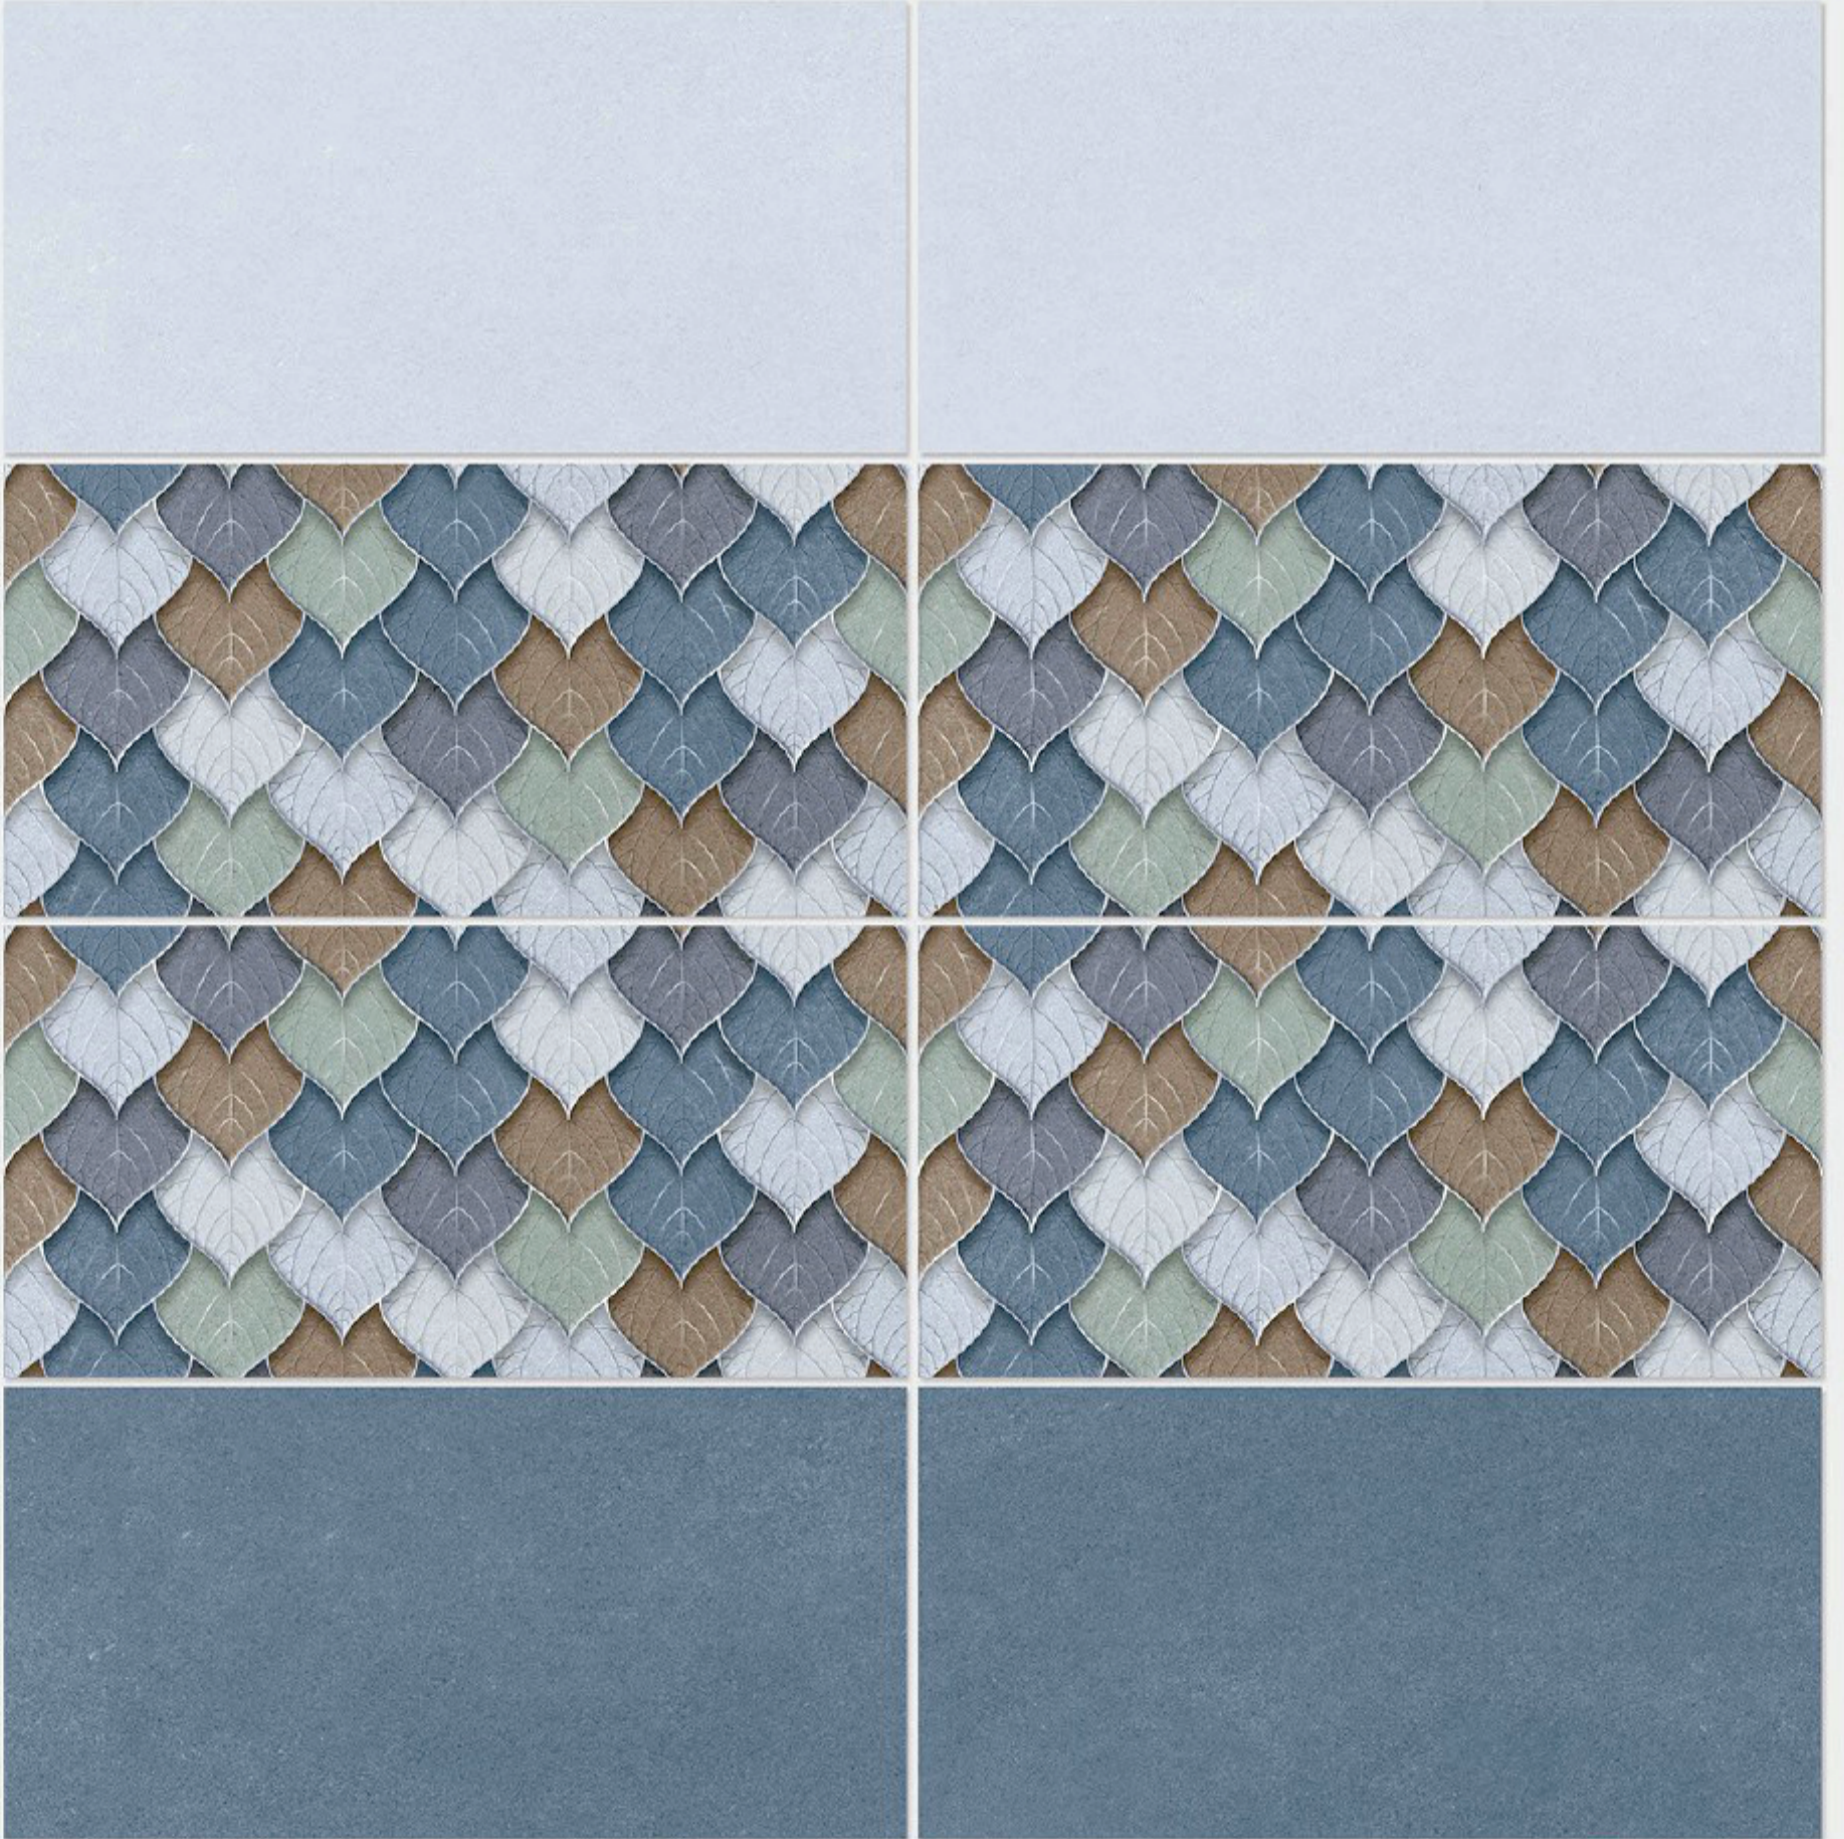

Tile Shown
4056