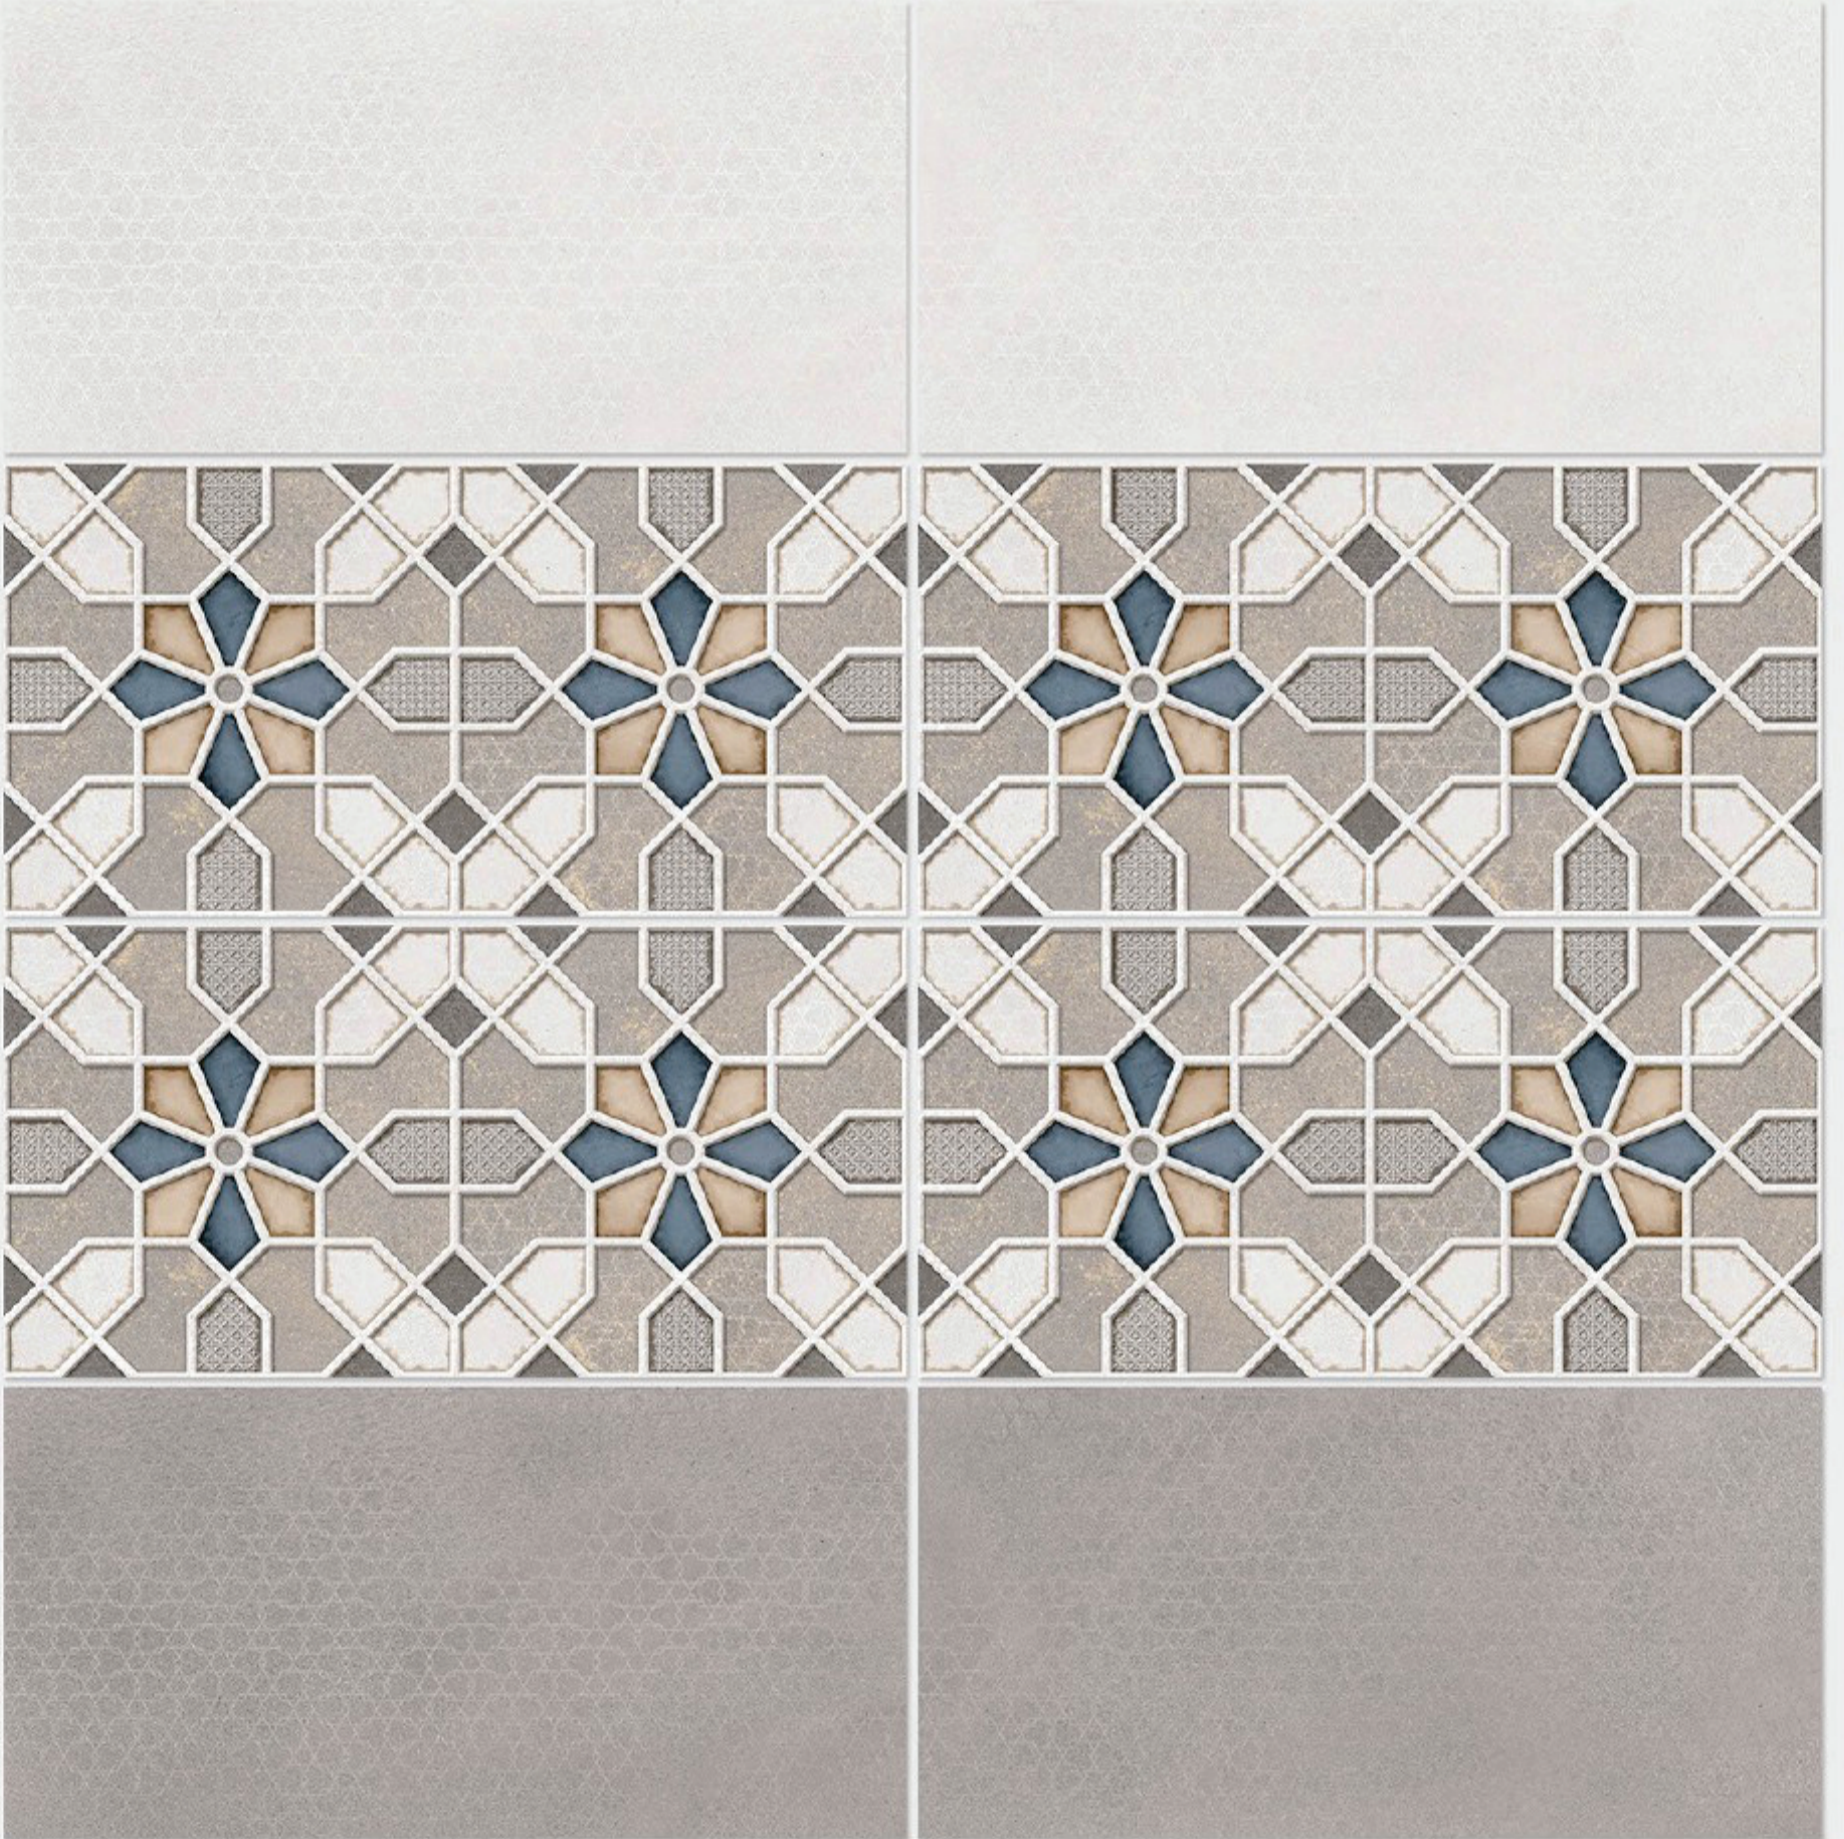

4049 L

4049 HL 1

4049 D

DIGITAL 300x
WALL TILES 600mm

Tile Shown
4049

resistant to salts | eco sustainable | fire proof | frost proof | random design

Finish: **Matt**

4050 L