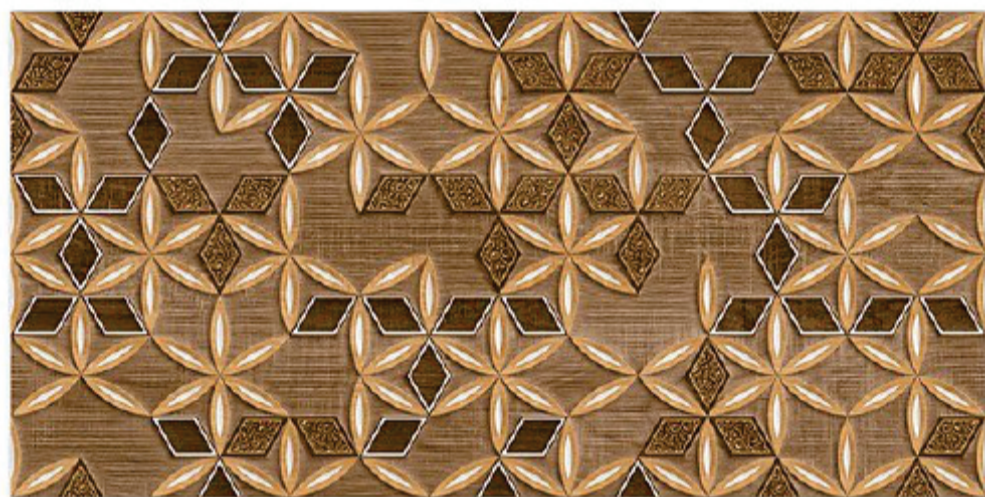

resistant to salts | eco sustainable | fire proof | frost proof | random design

Finish: **Matt**

4048 HL 1

DIGITAL WALL TILES 300x600mm