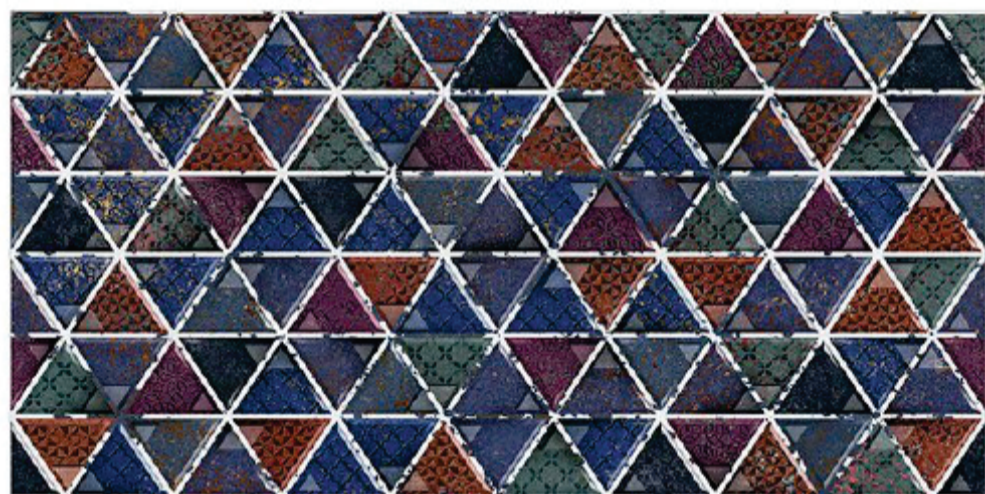

Tile Shown
4069

resistant to salts | eco sustainable | fire proof | frost proof | random design

Finish: **Matt**

4070 L

4070 HL 1

4070 D

DIGITAL WALL TILES 300x600mm

Tile Shown
4070