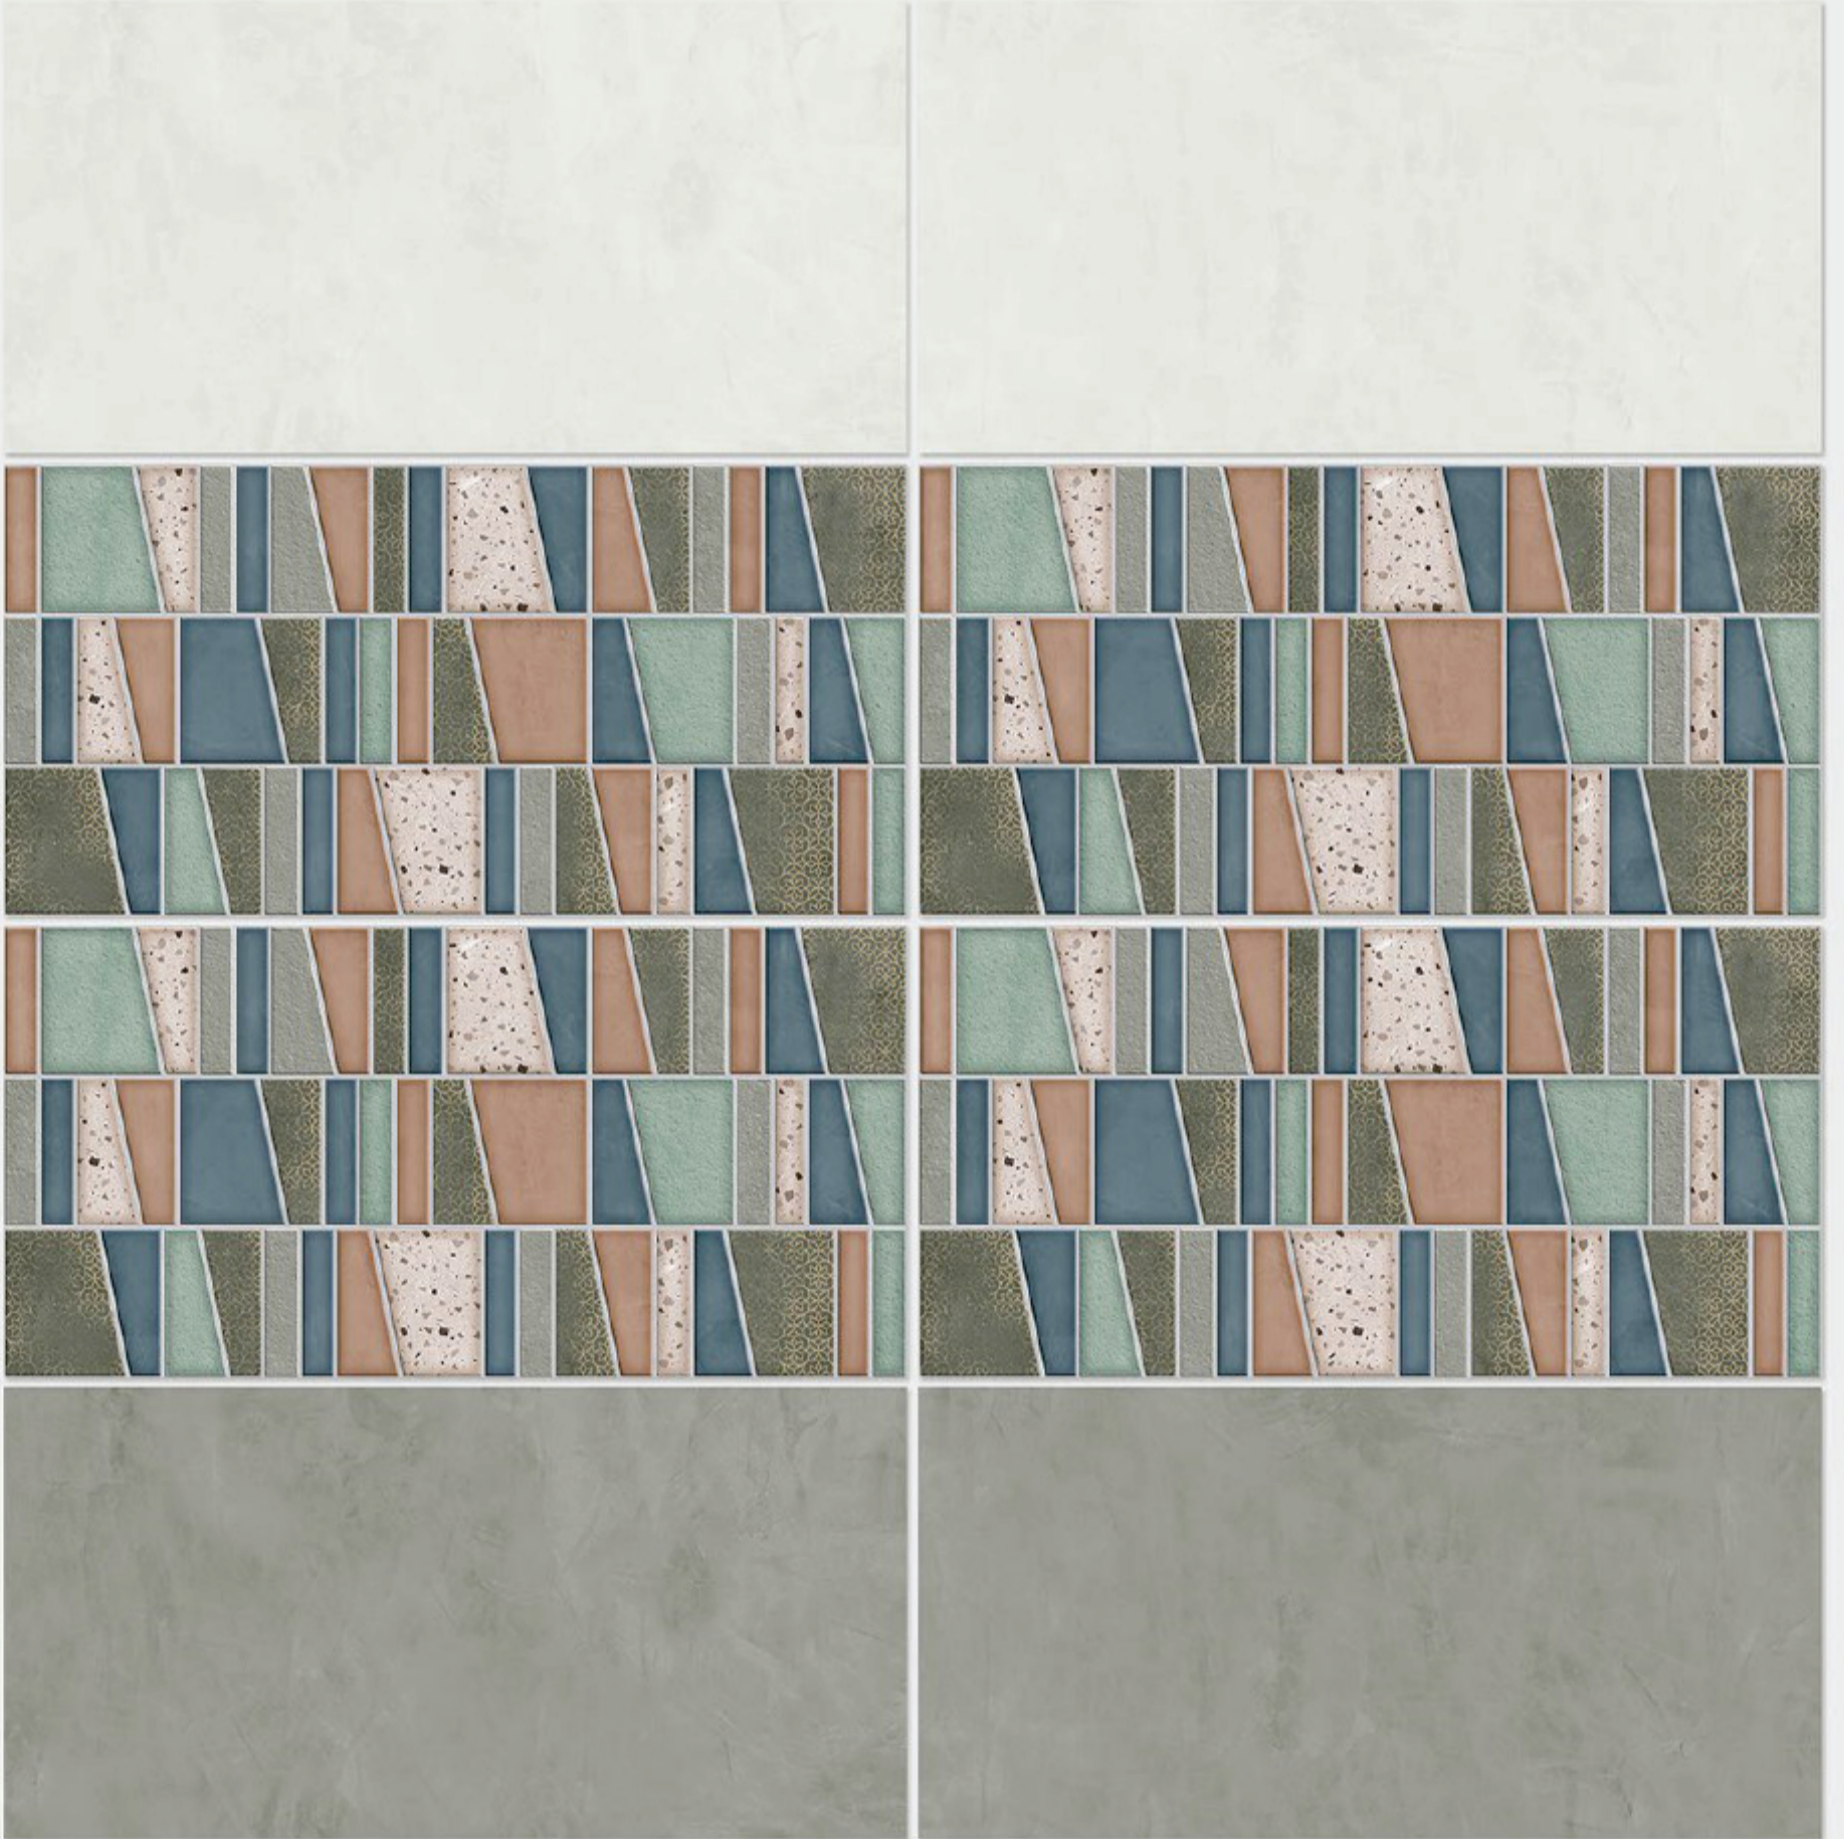

DIGITAL WALL TILES 300x600mm

Tile Shown
4068

resistant to salts | eco sustainable | fire proof | frost proof | random design

Finish: **Matt**

4069 L

4069 HL 1

4069 D

DIGITAL WALL TILES 300x600mm