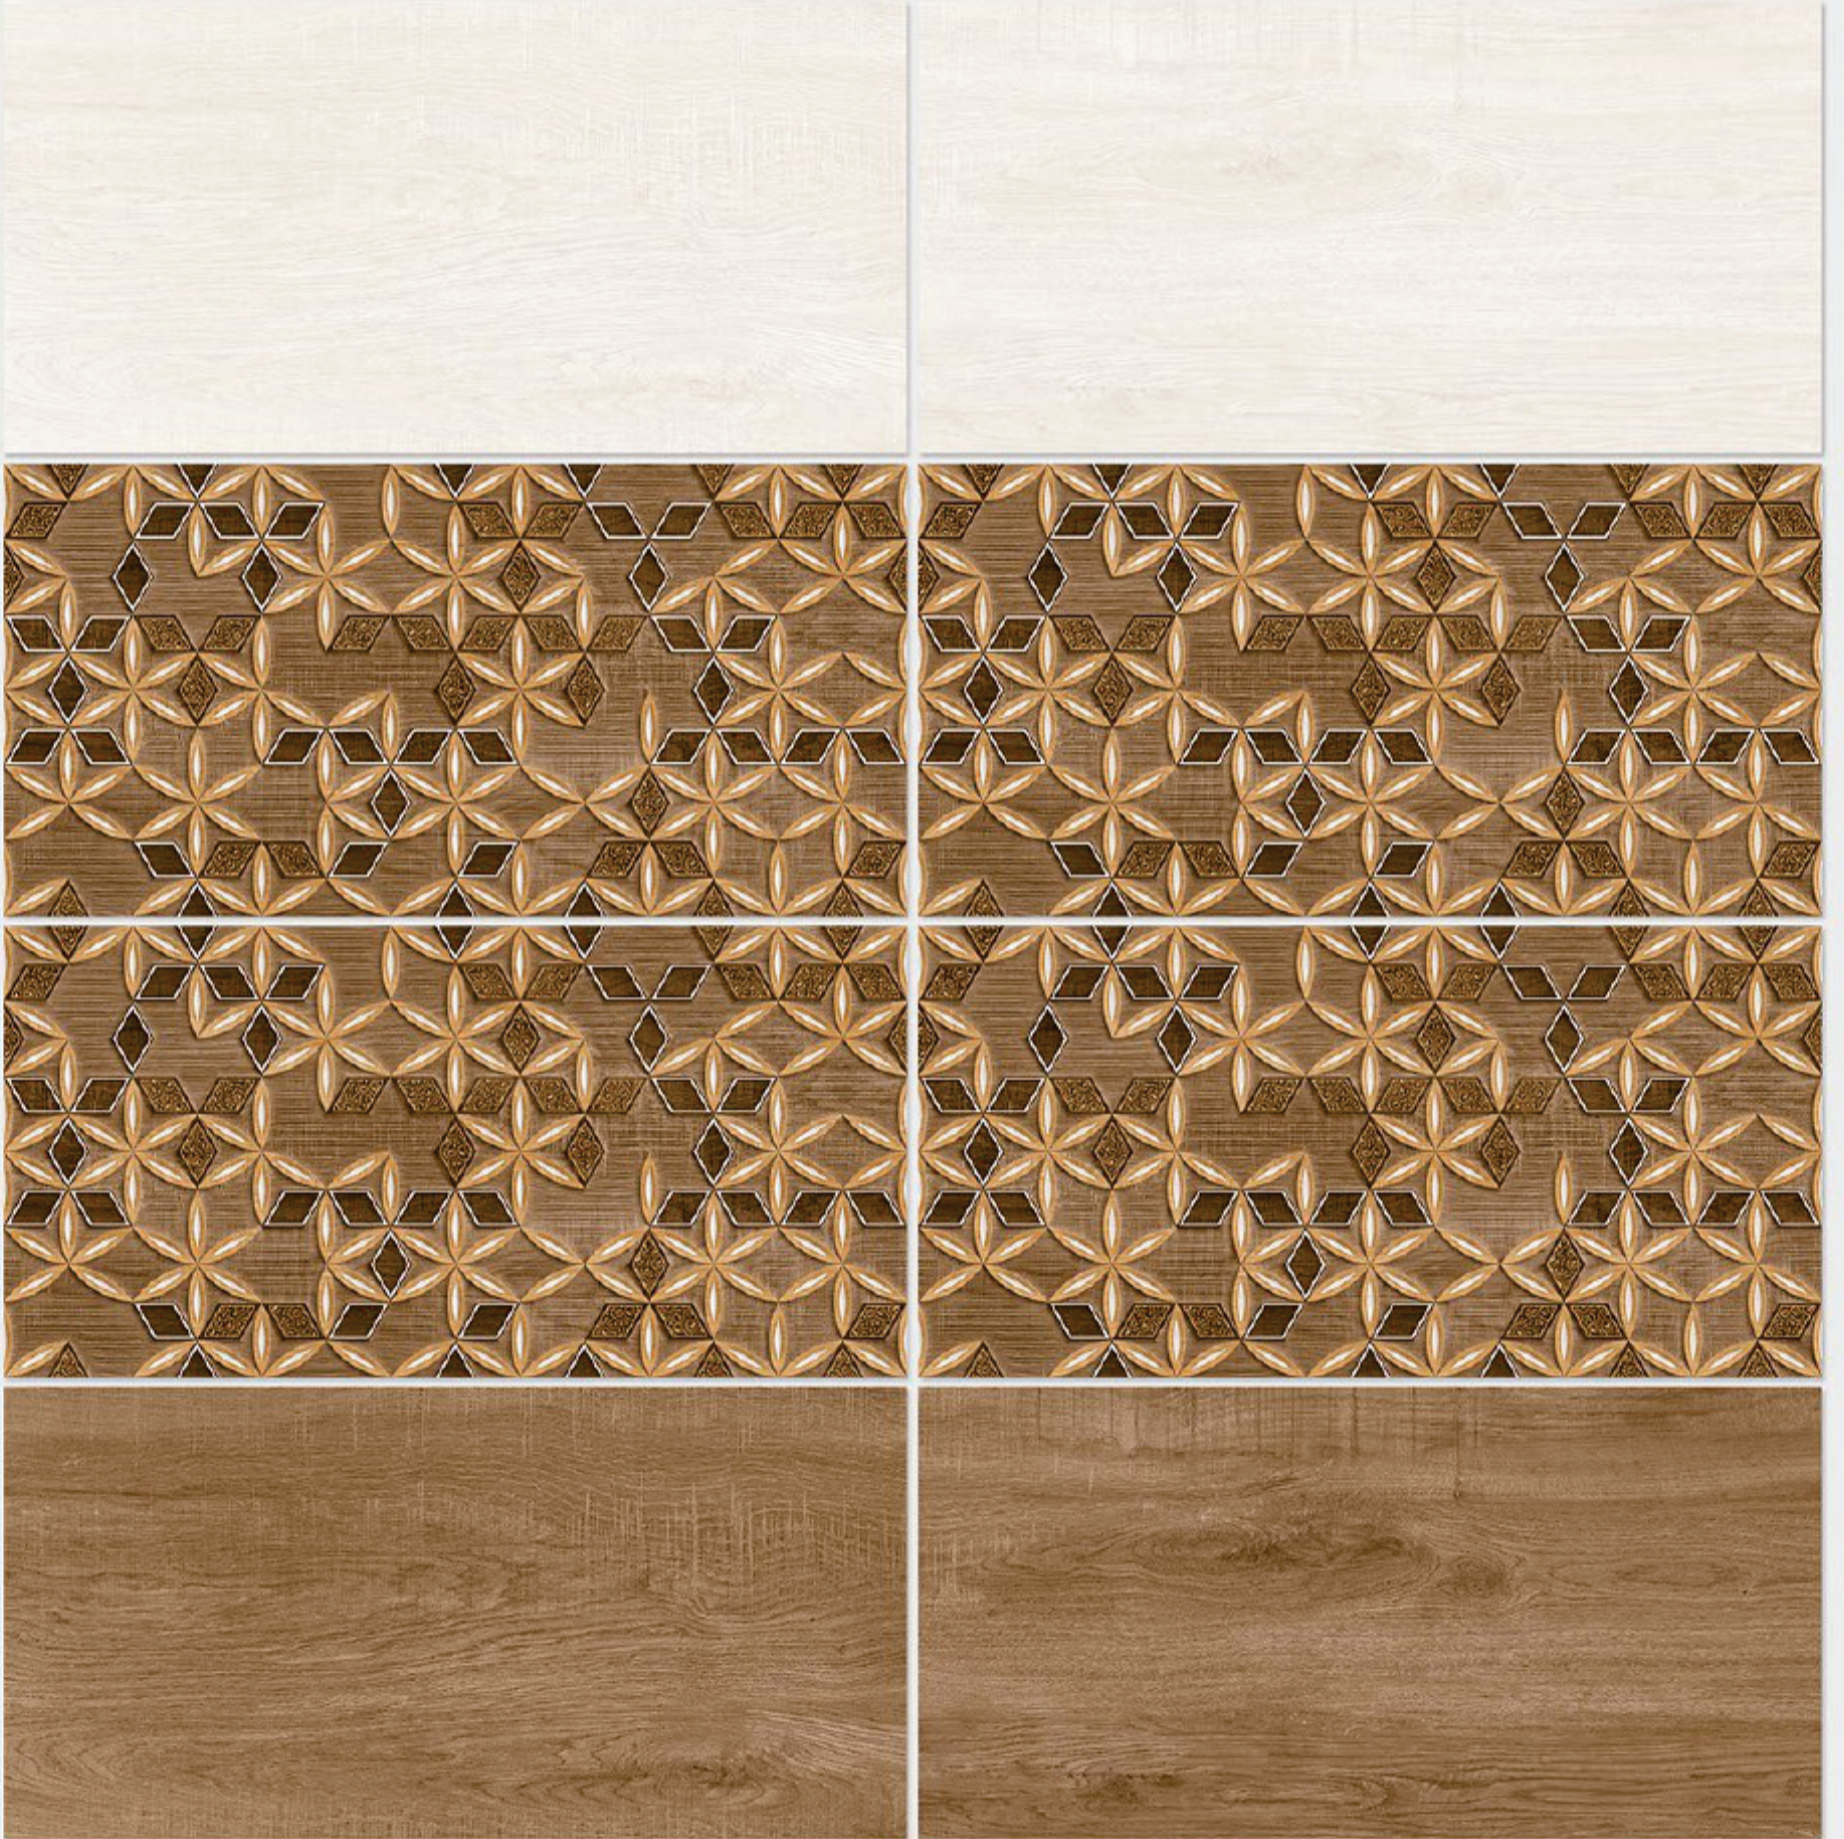

Finish: **Matt**

4048 L

4048 HL 1

4048 D

DIGITAL WALL TILES 300x600mm

Tile Shown
4048

resistant to salts | eco sustainable | fire proof | frost proof | random design

Finish: **Matt**