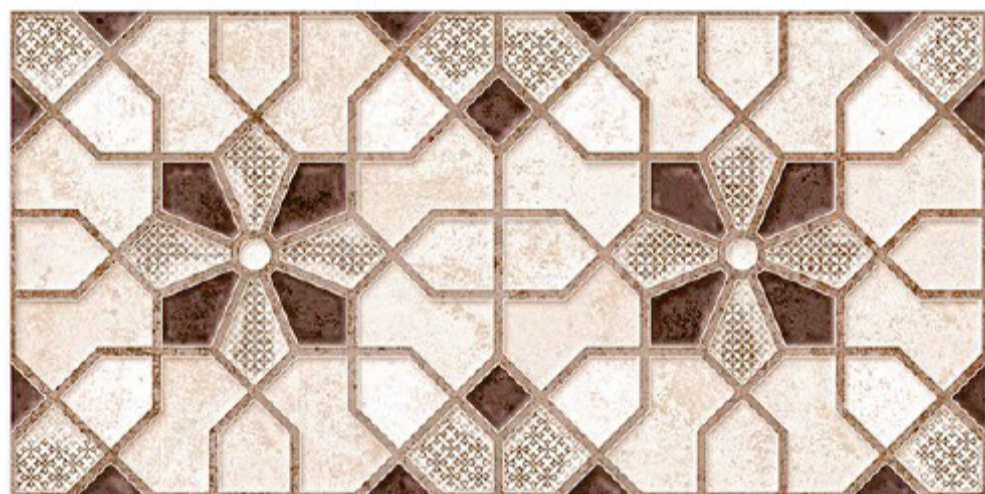

4042 HL 1

4042 D

DIGITAL WALL TILES 300x600mm

Tile Shown
4042

resistant to salts | eco sustainable | fire proof | frost proof | random design

Finish: **Matt**

4043 L

4043 HL 1