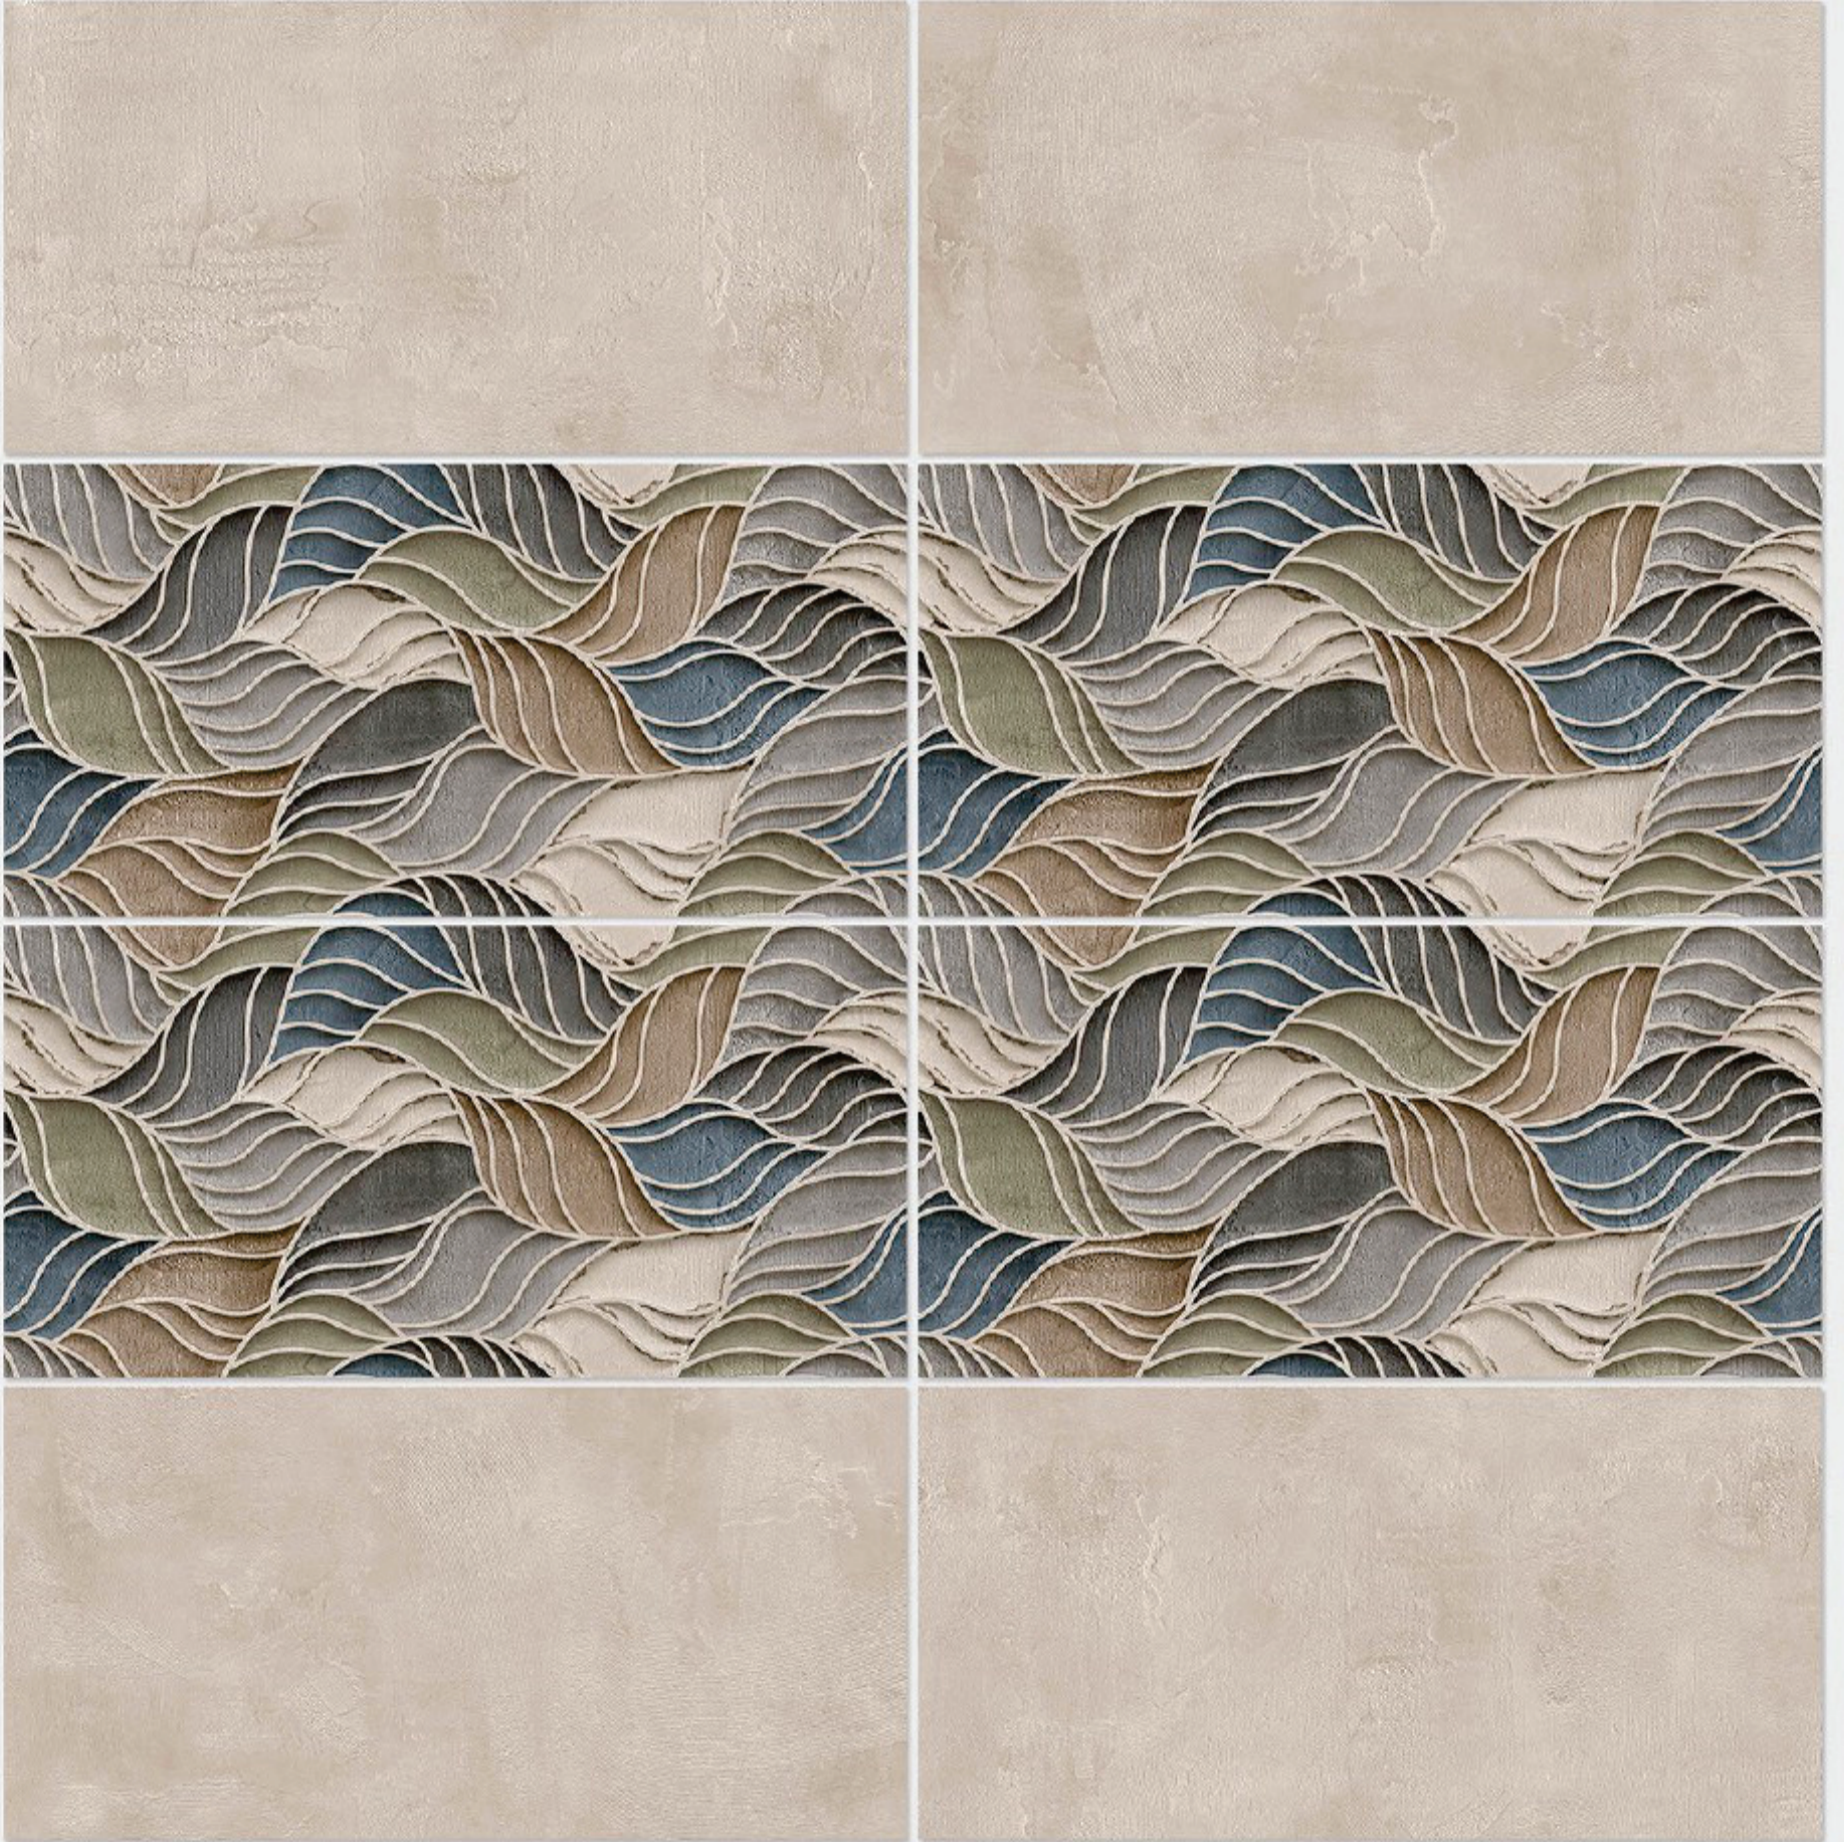

Tile Shown
4044