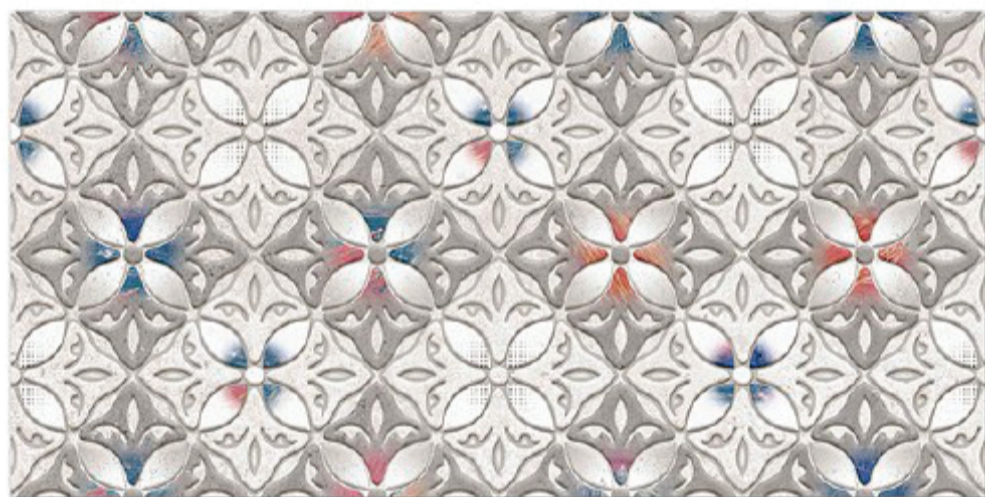

DIGITAL WALL TILES 300x600mm

Tile Shown
4036

resistant to salts | eco sustainable | fire proof | frost proof | random design

Finish: **Matt**

4037 L

4037 HL 1

4037 D

DIGITAL 300x
WALL TILES 600mm