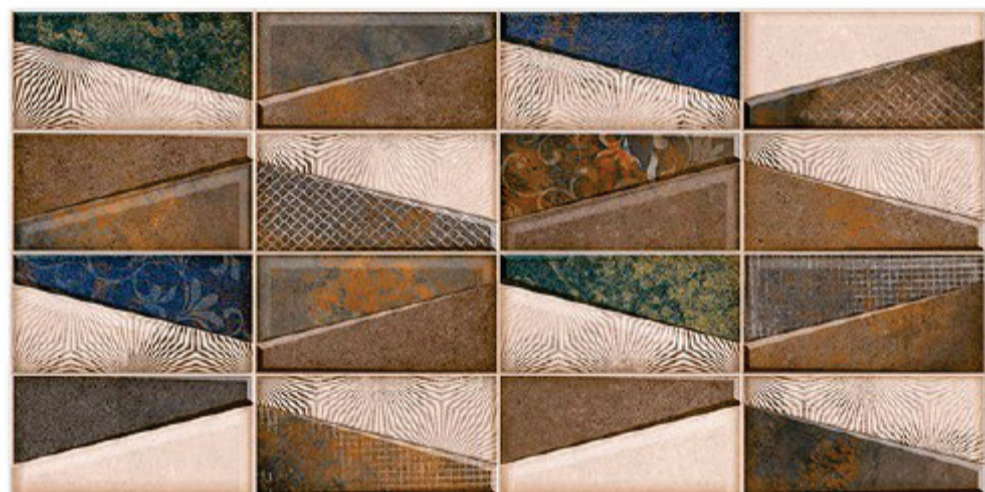

resistant to salts | eco sustainable | fire proof | frost proof | random design

Finish: **Matt**

4040 HL 1

DIGITAL 300x
WALL TILES 600mm