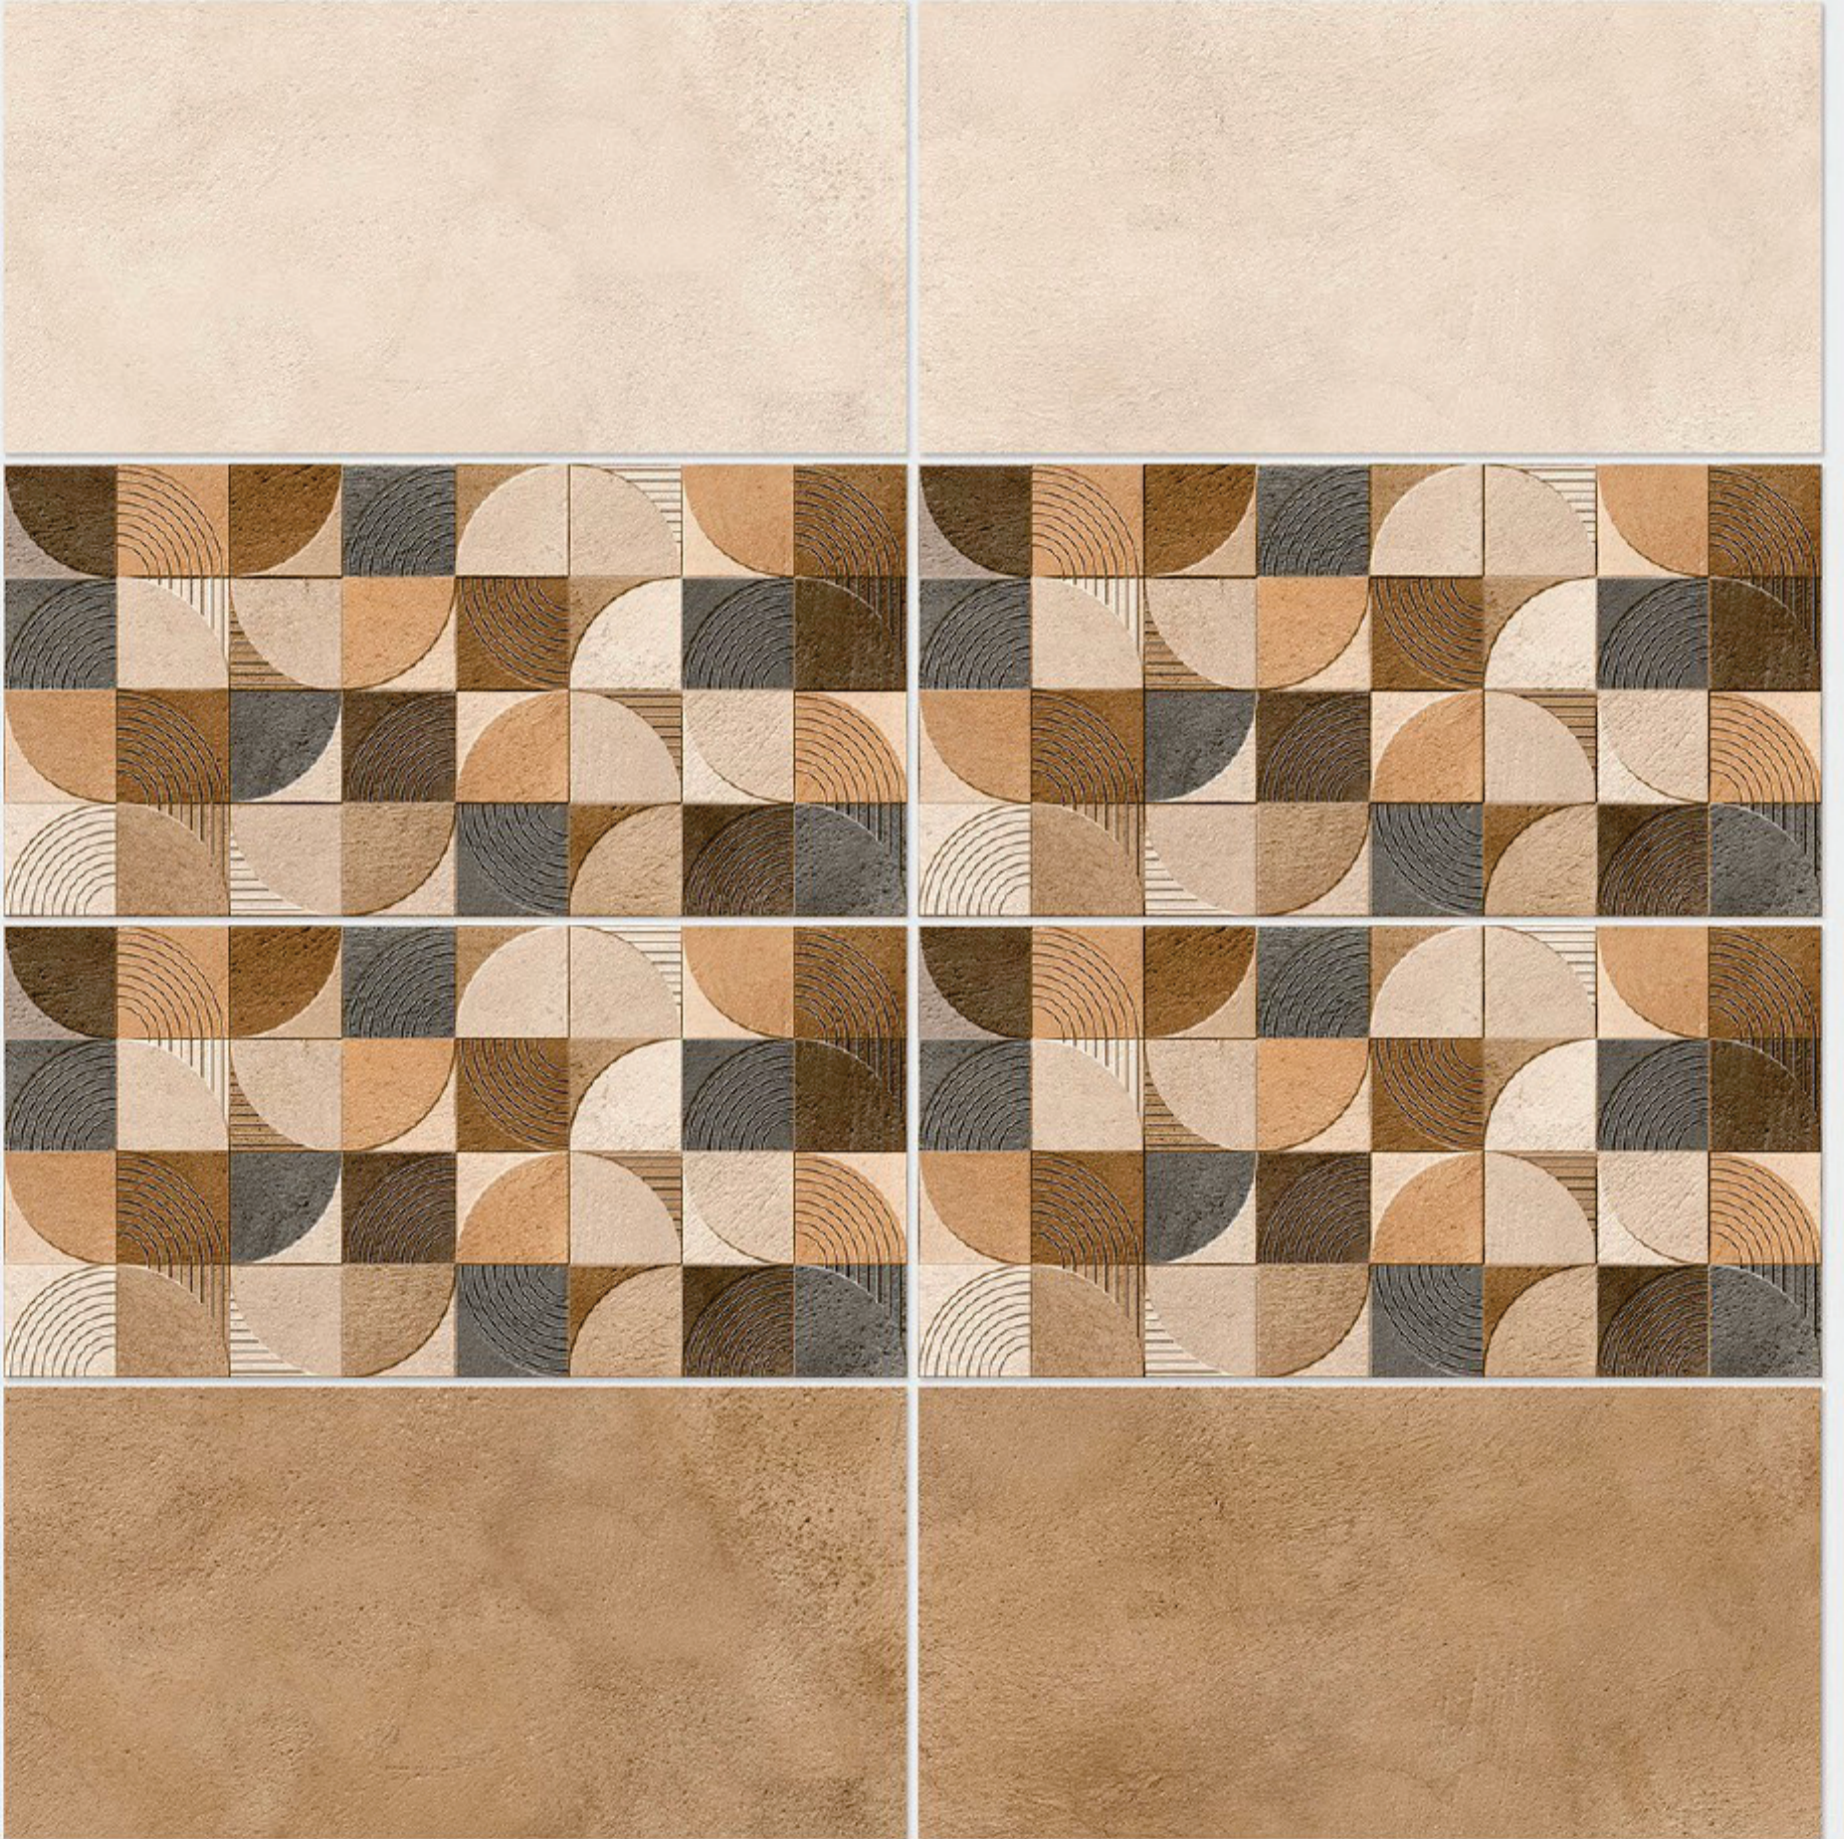

Tile Shown
4066