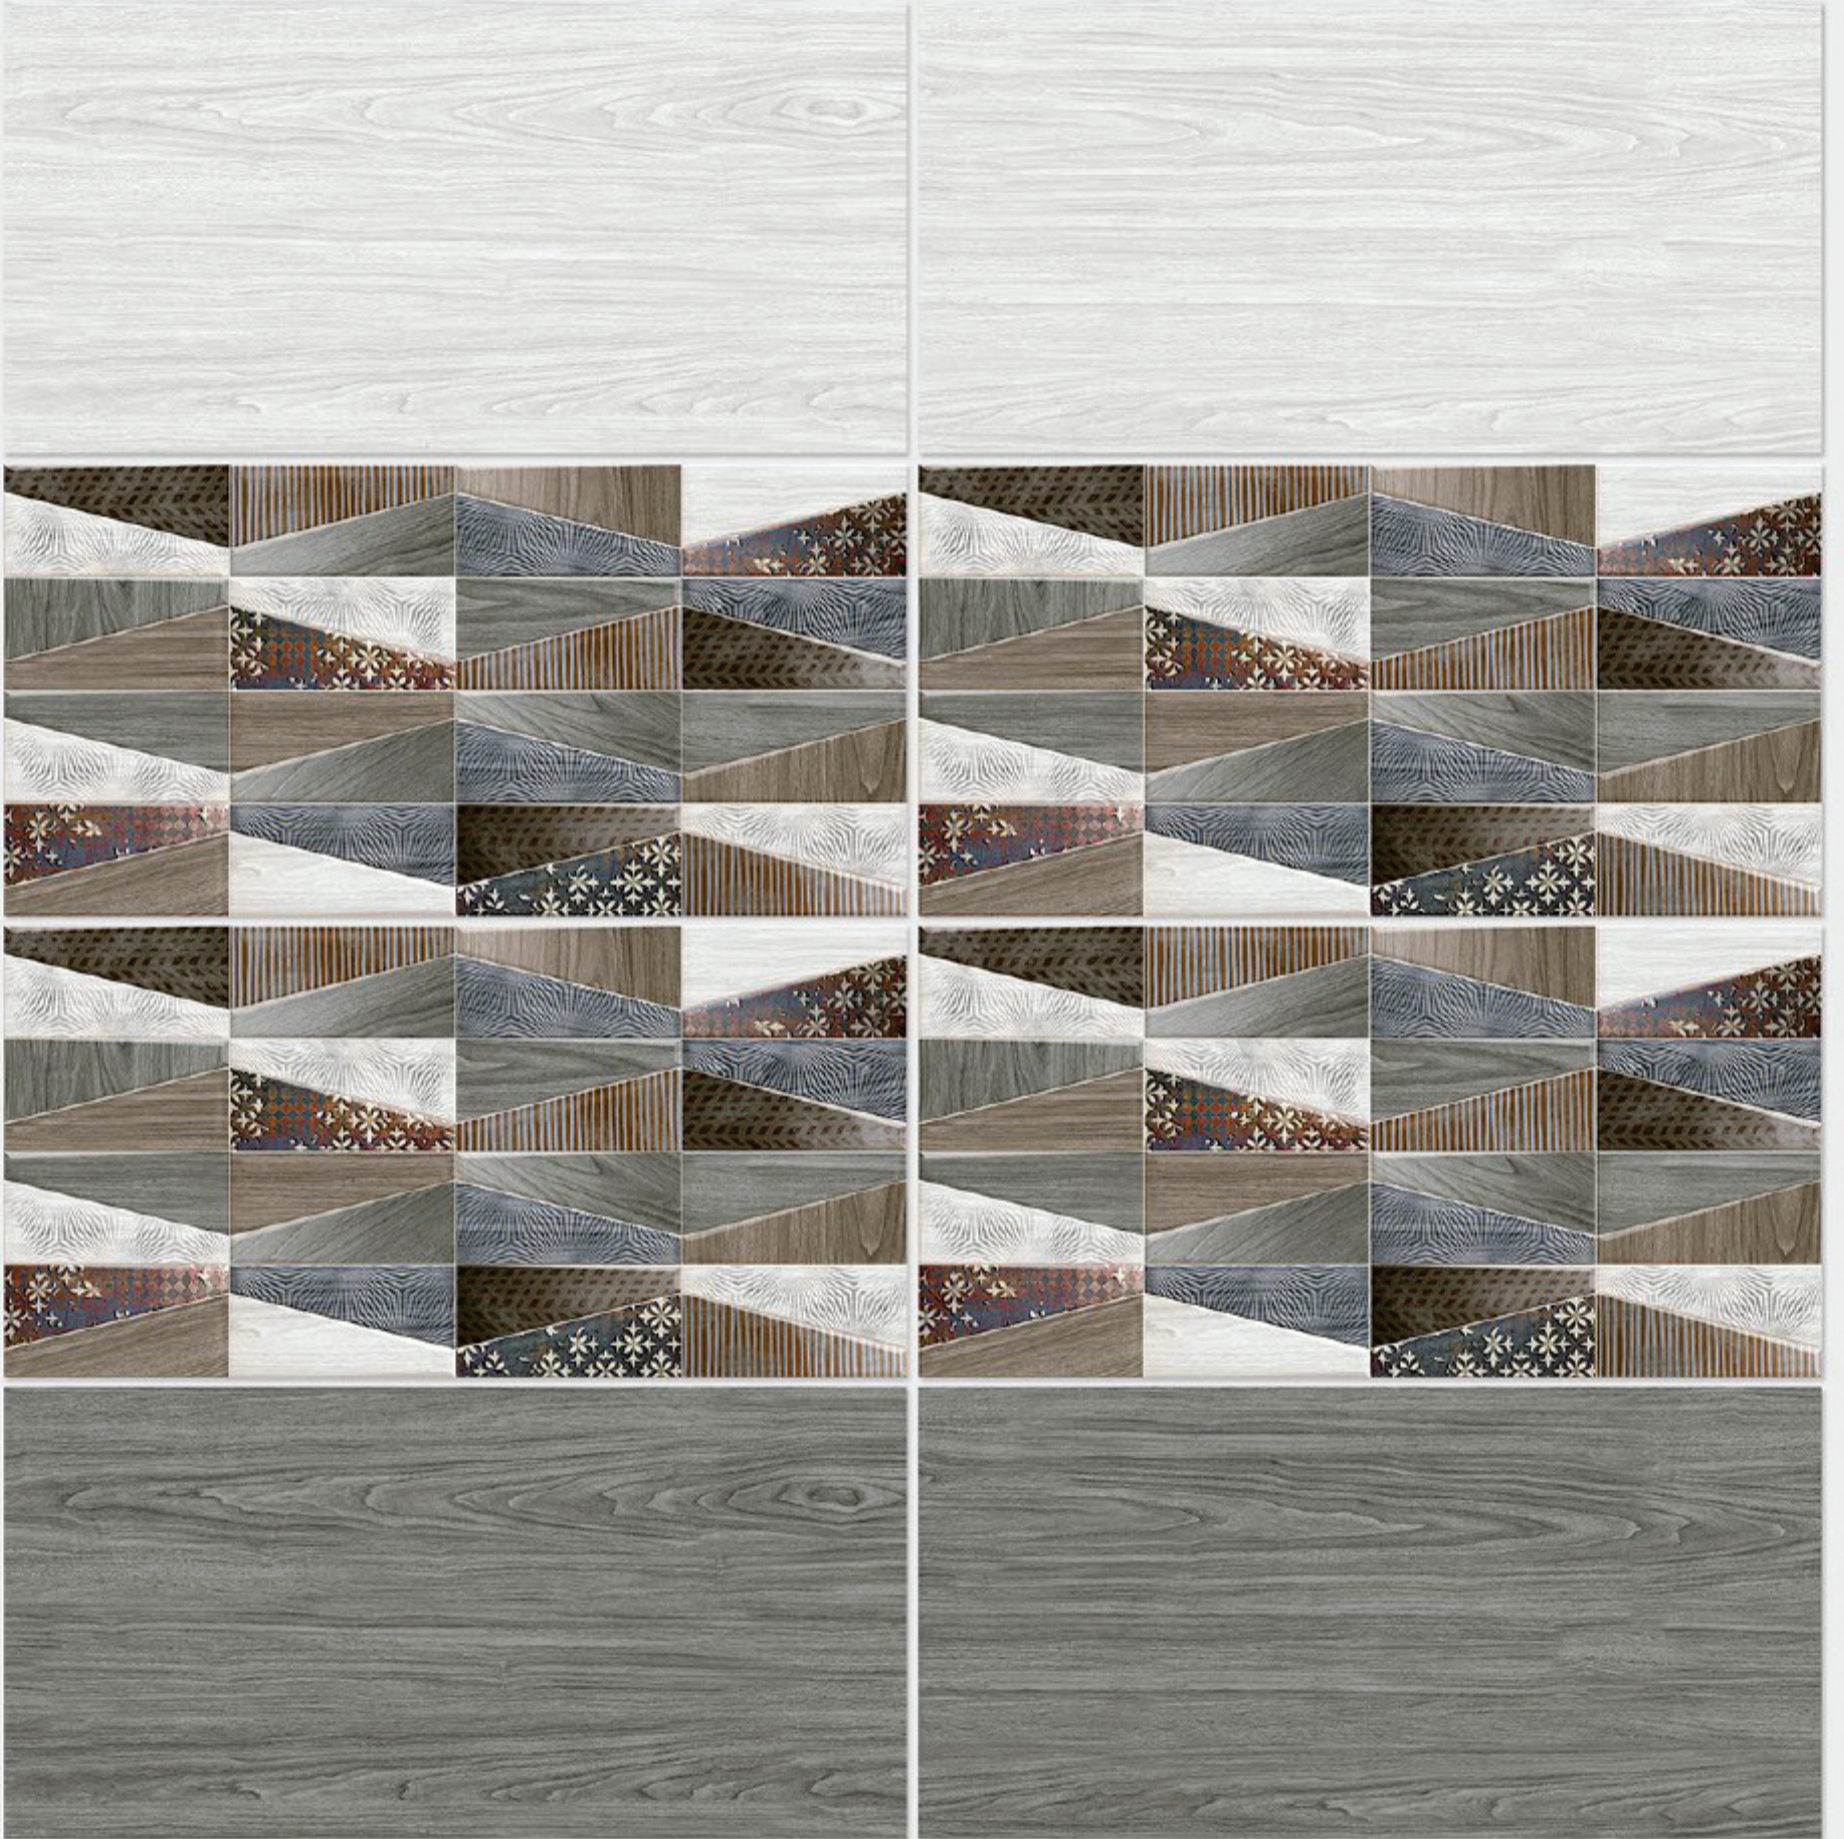

Tile Shown
4045

resistant to salts | eco sustainable | fire proof | frost proof | random design

Finish: **Matt**

4046 L

4046 HL 1

4046 D

DIGITAL WALL TILES 300x600mm

Tile Shown
4046