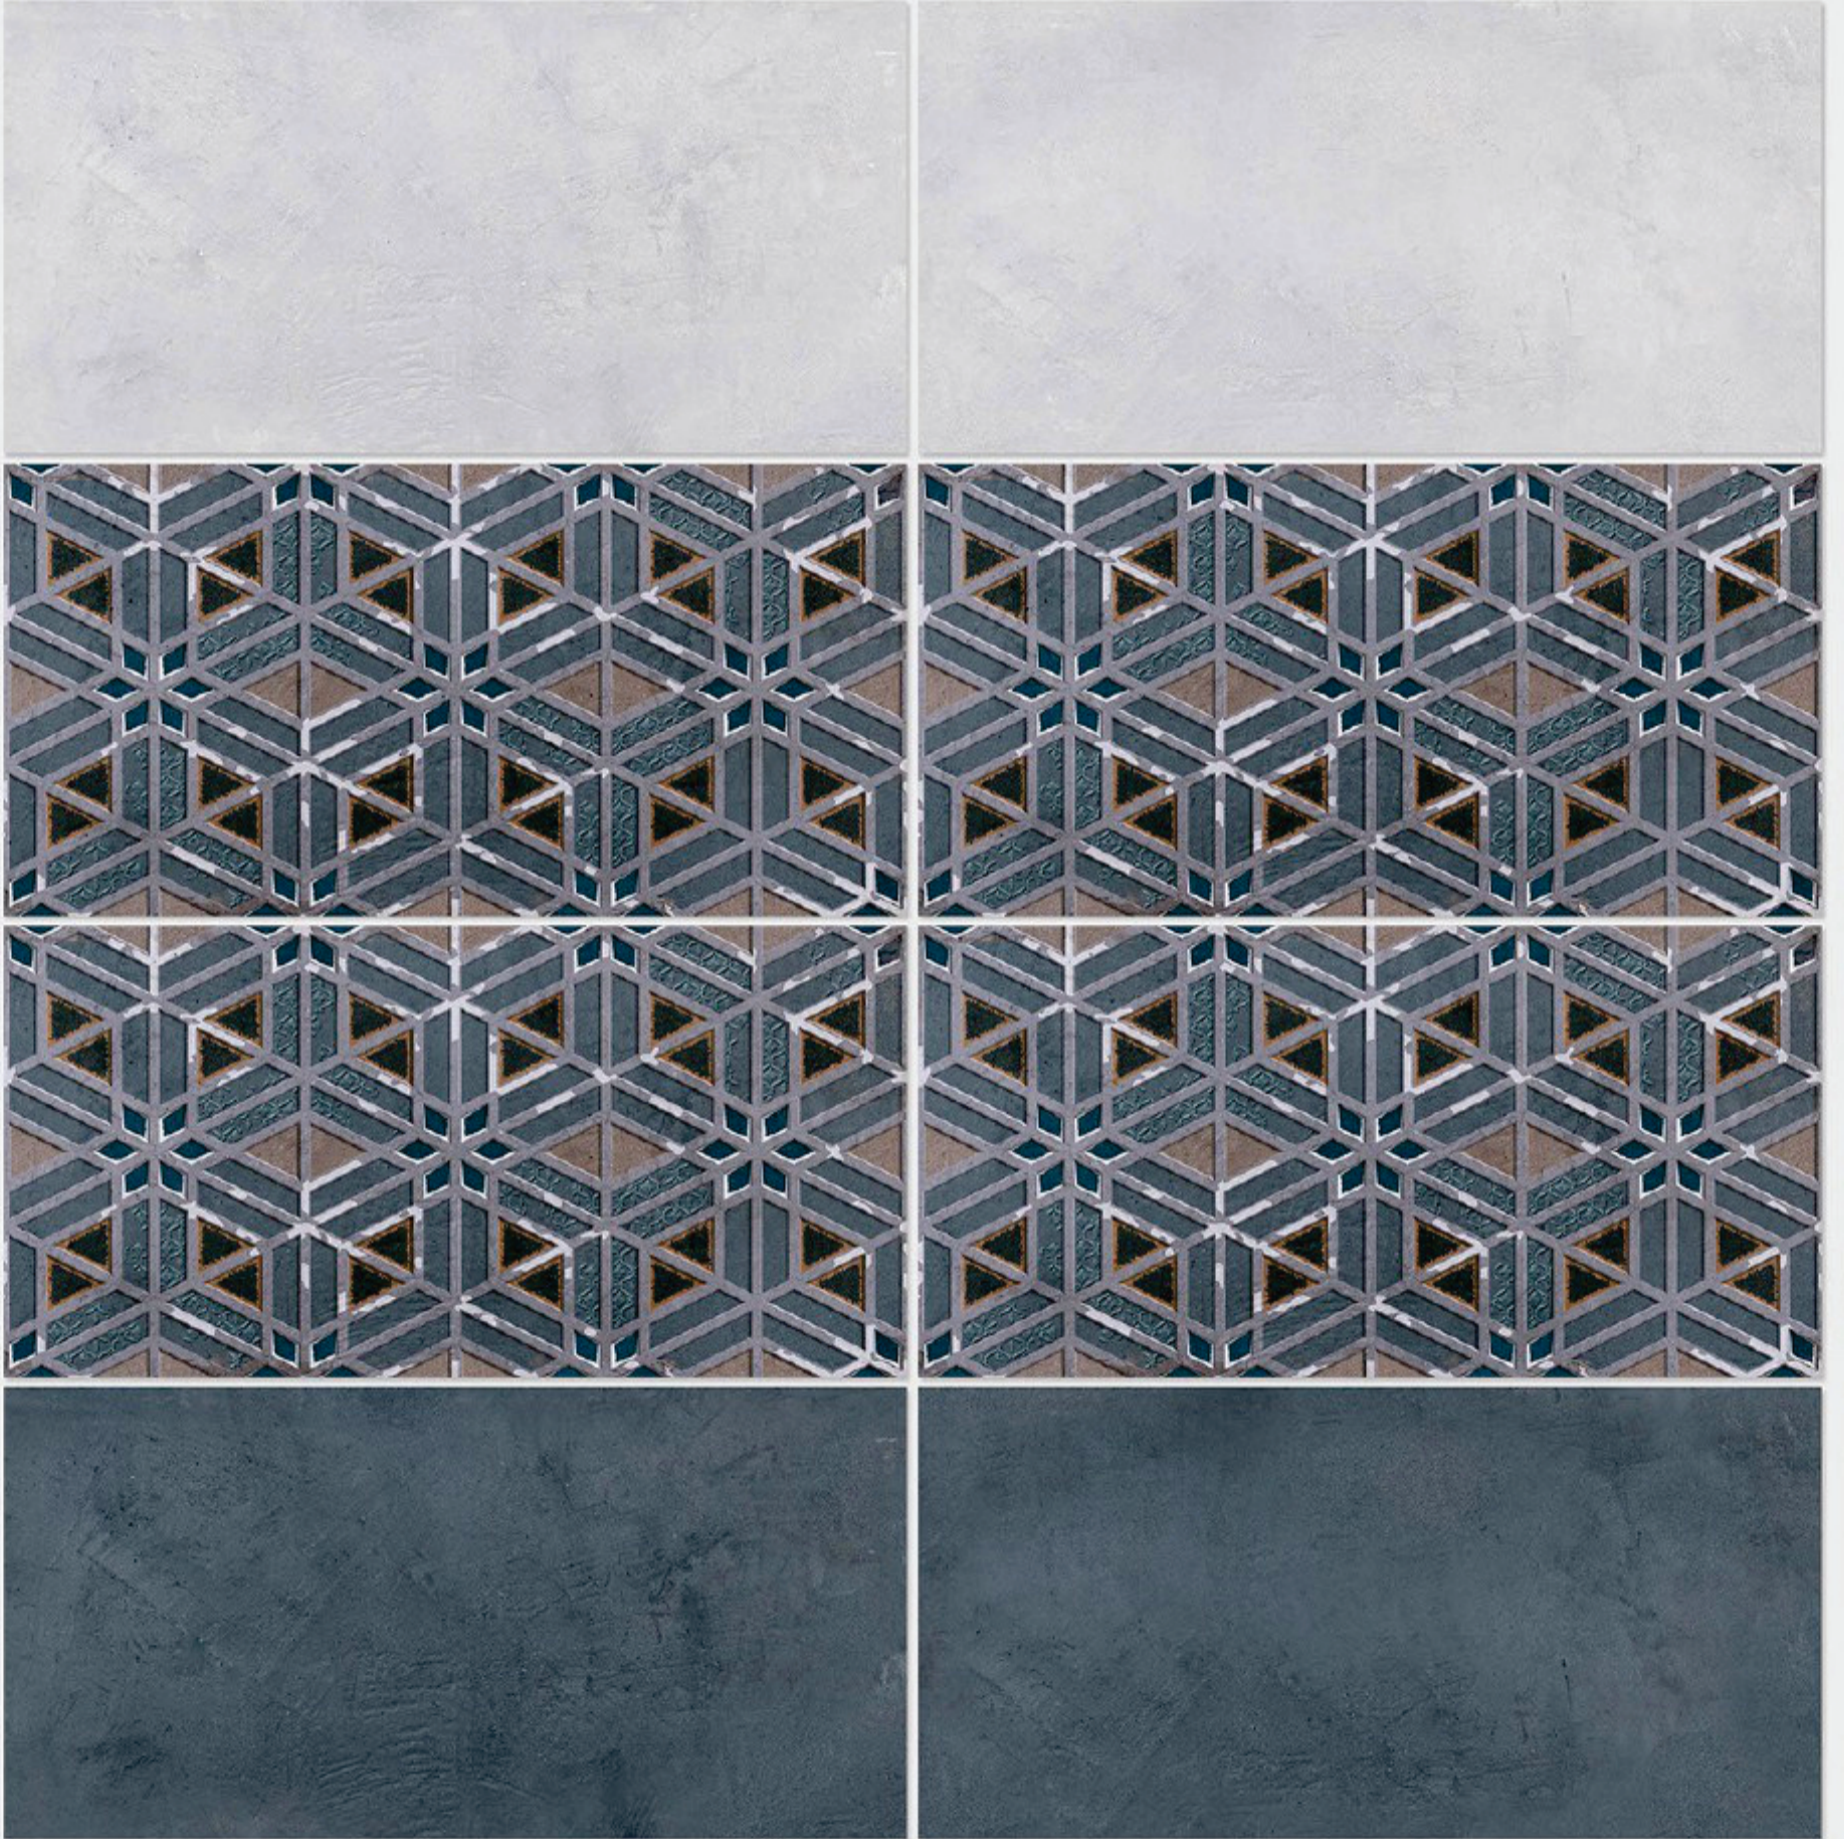

Tile Shown
4061

resistant to salts | eco sustainable | fire proof | frost proof | random design

Finish: **Matt**

4062 L

4062 HL 1

4062 D

DIGITAL WALL TILES 300x600mm

Tile Shown
4062