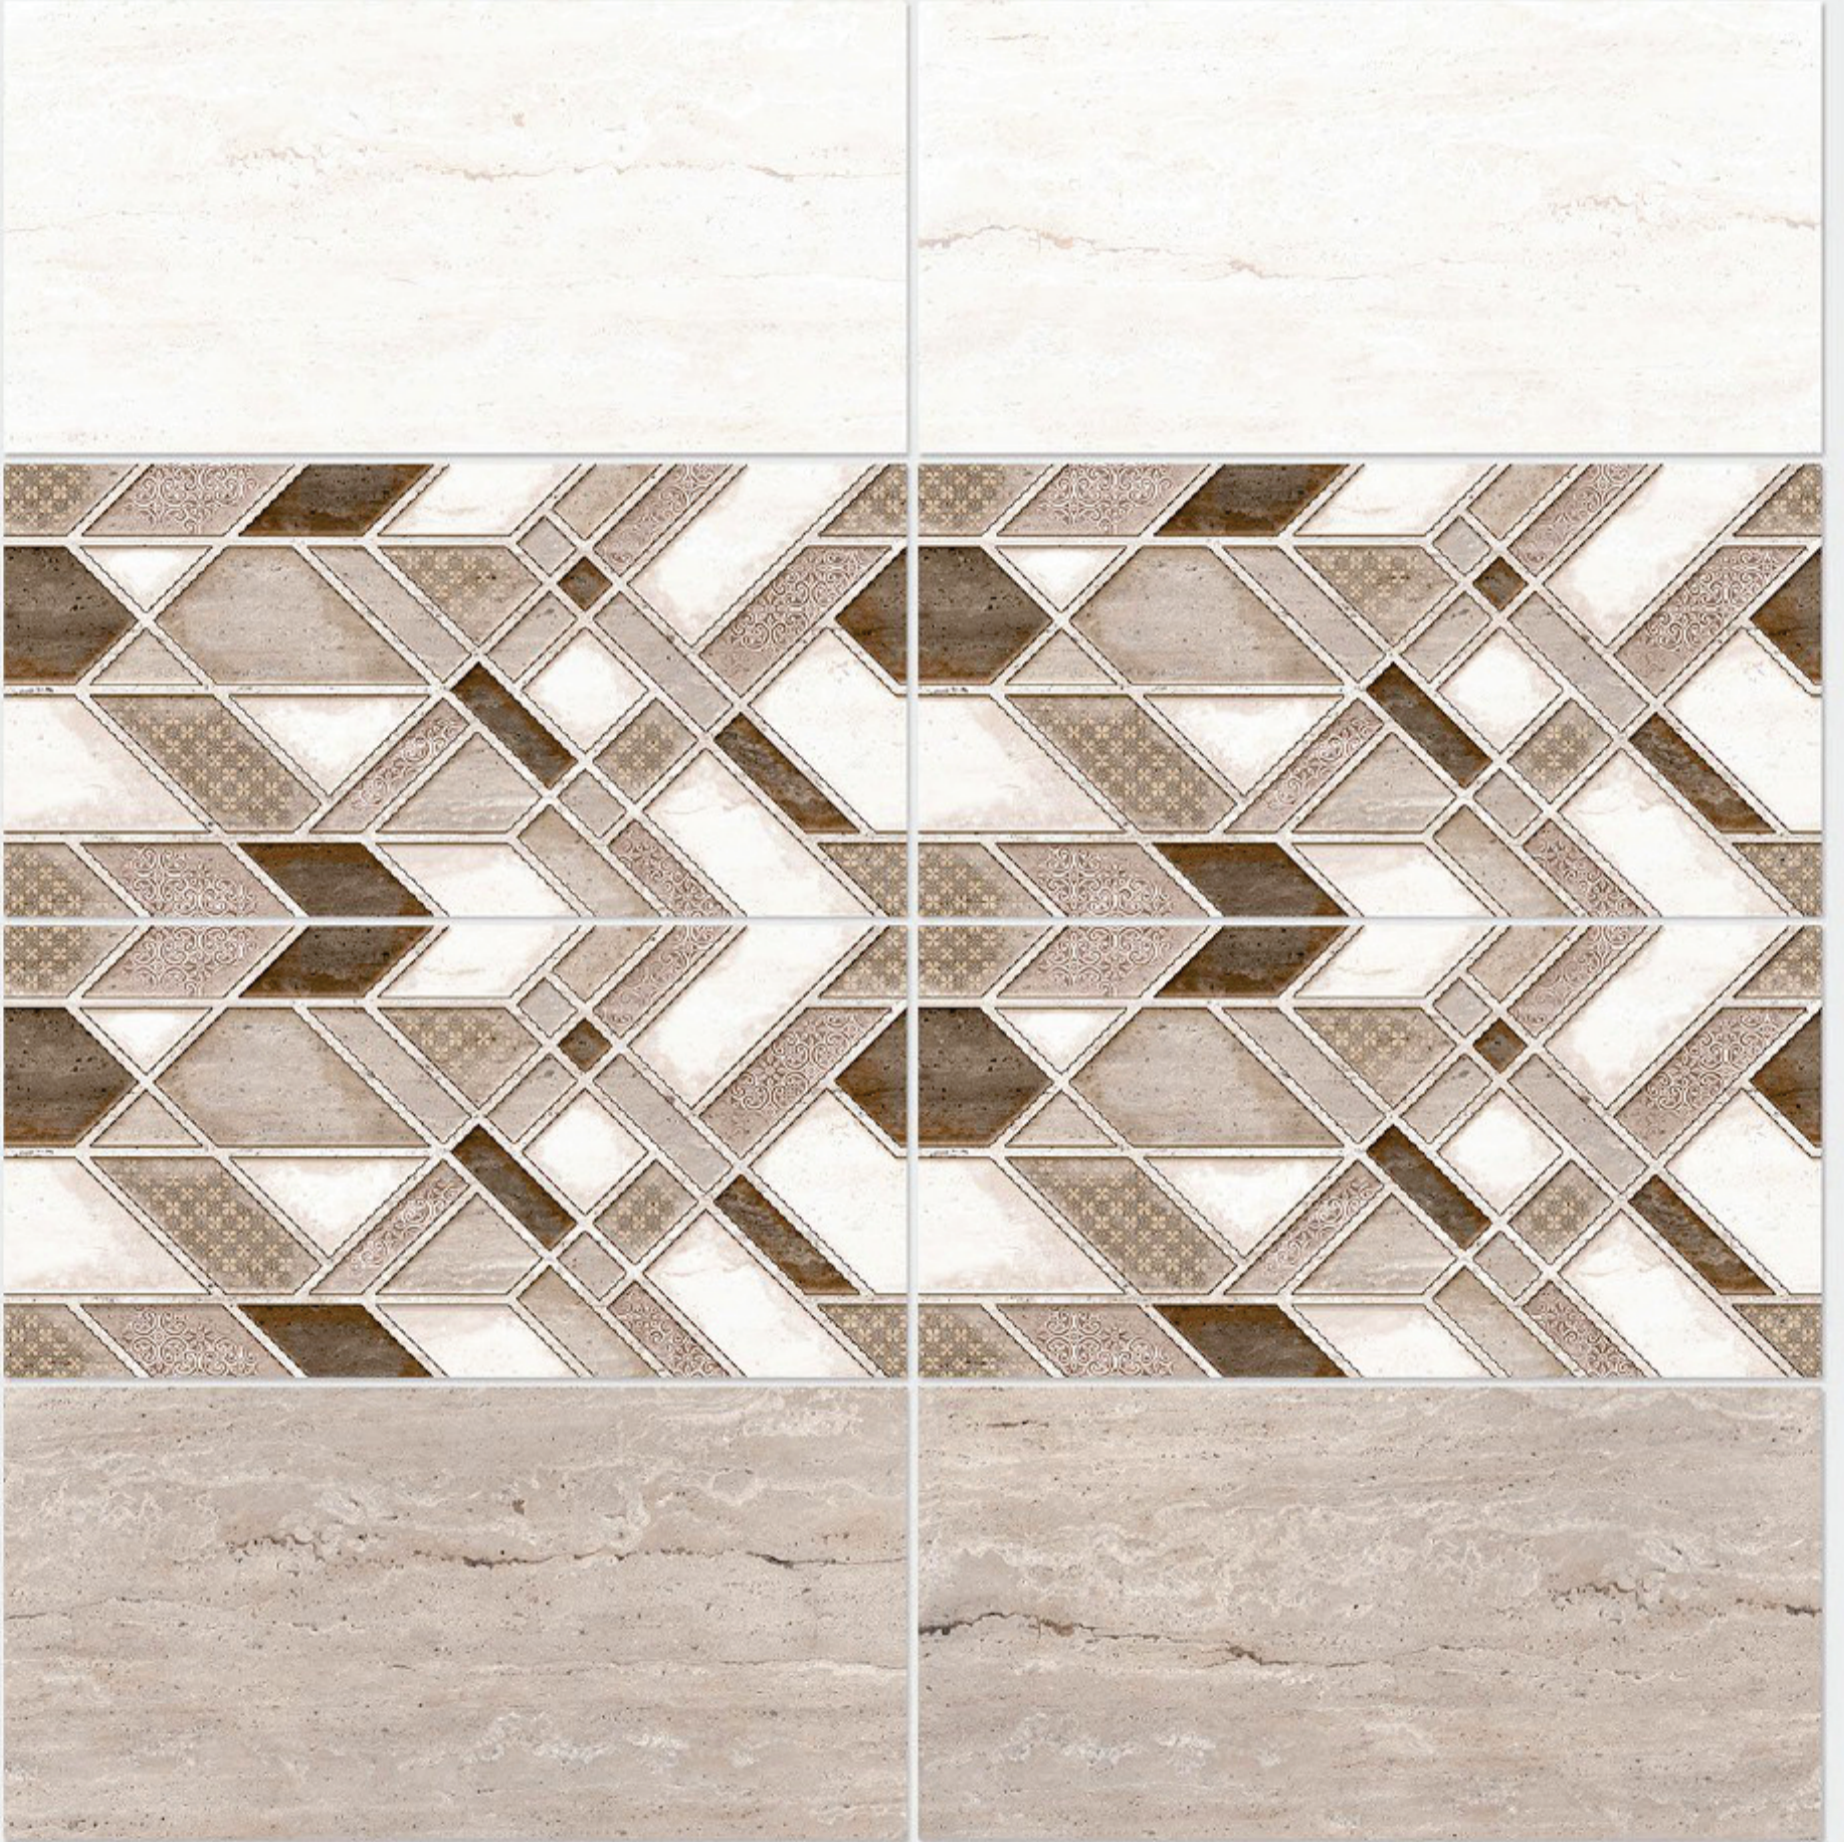

resistant to salts | eco sustainable | fire proof | frost proof | random design

Finish: **Matt**

4055 L

4055 HL 1

4055 D

DIGITAL WALL TILES 300x600mm

Tile Shown
4055

resistant to salts | eco sustainable | fire proof | frost proof | random design