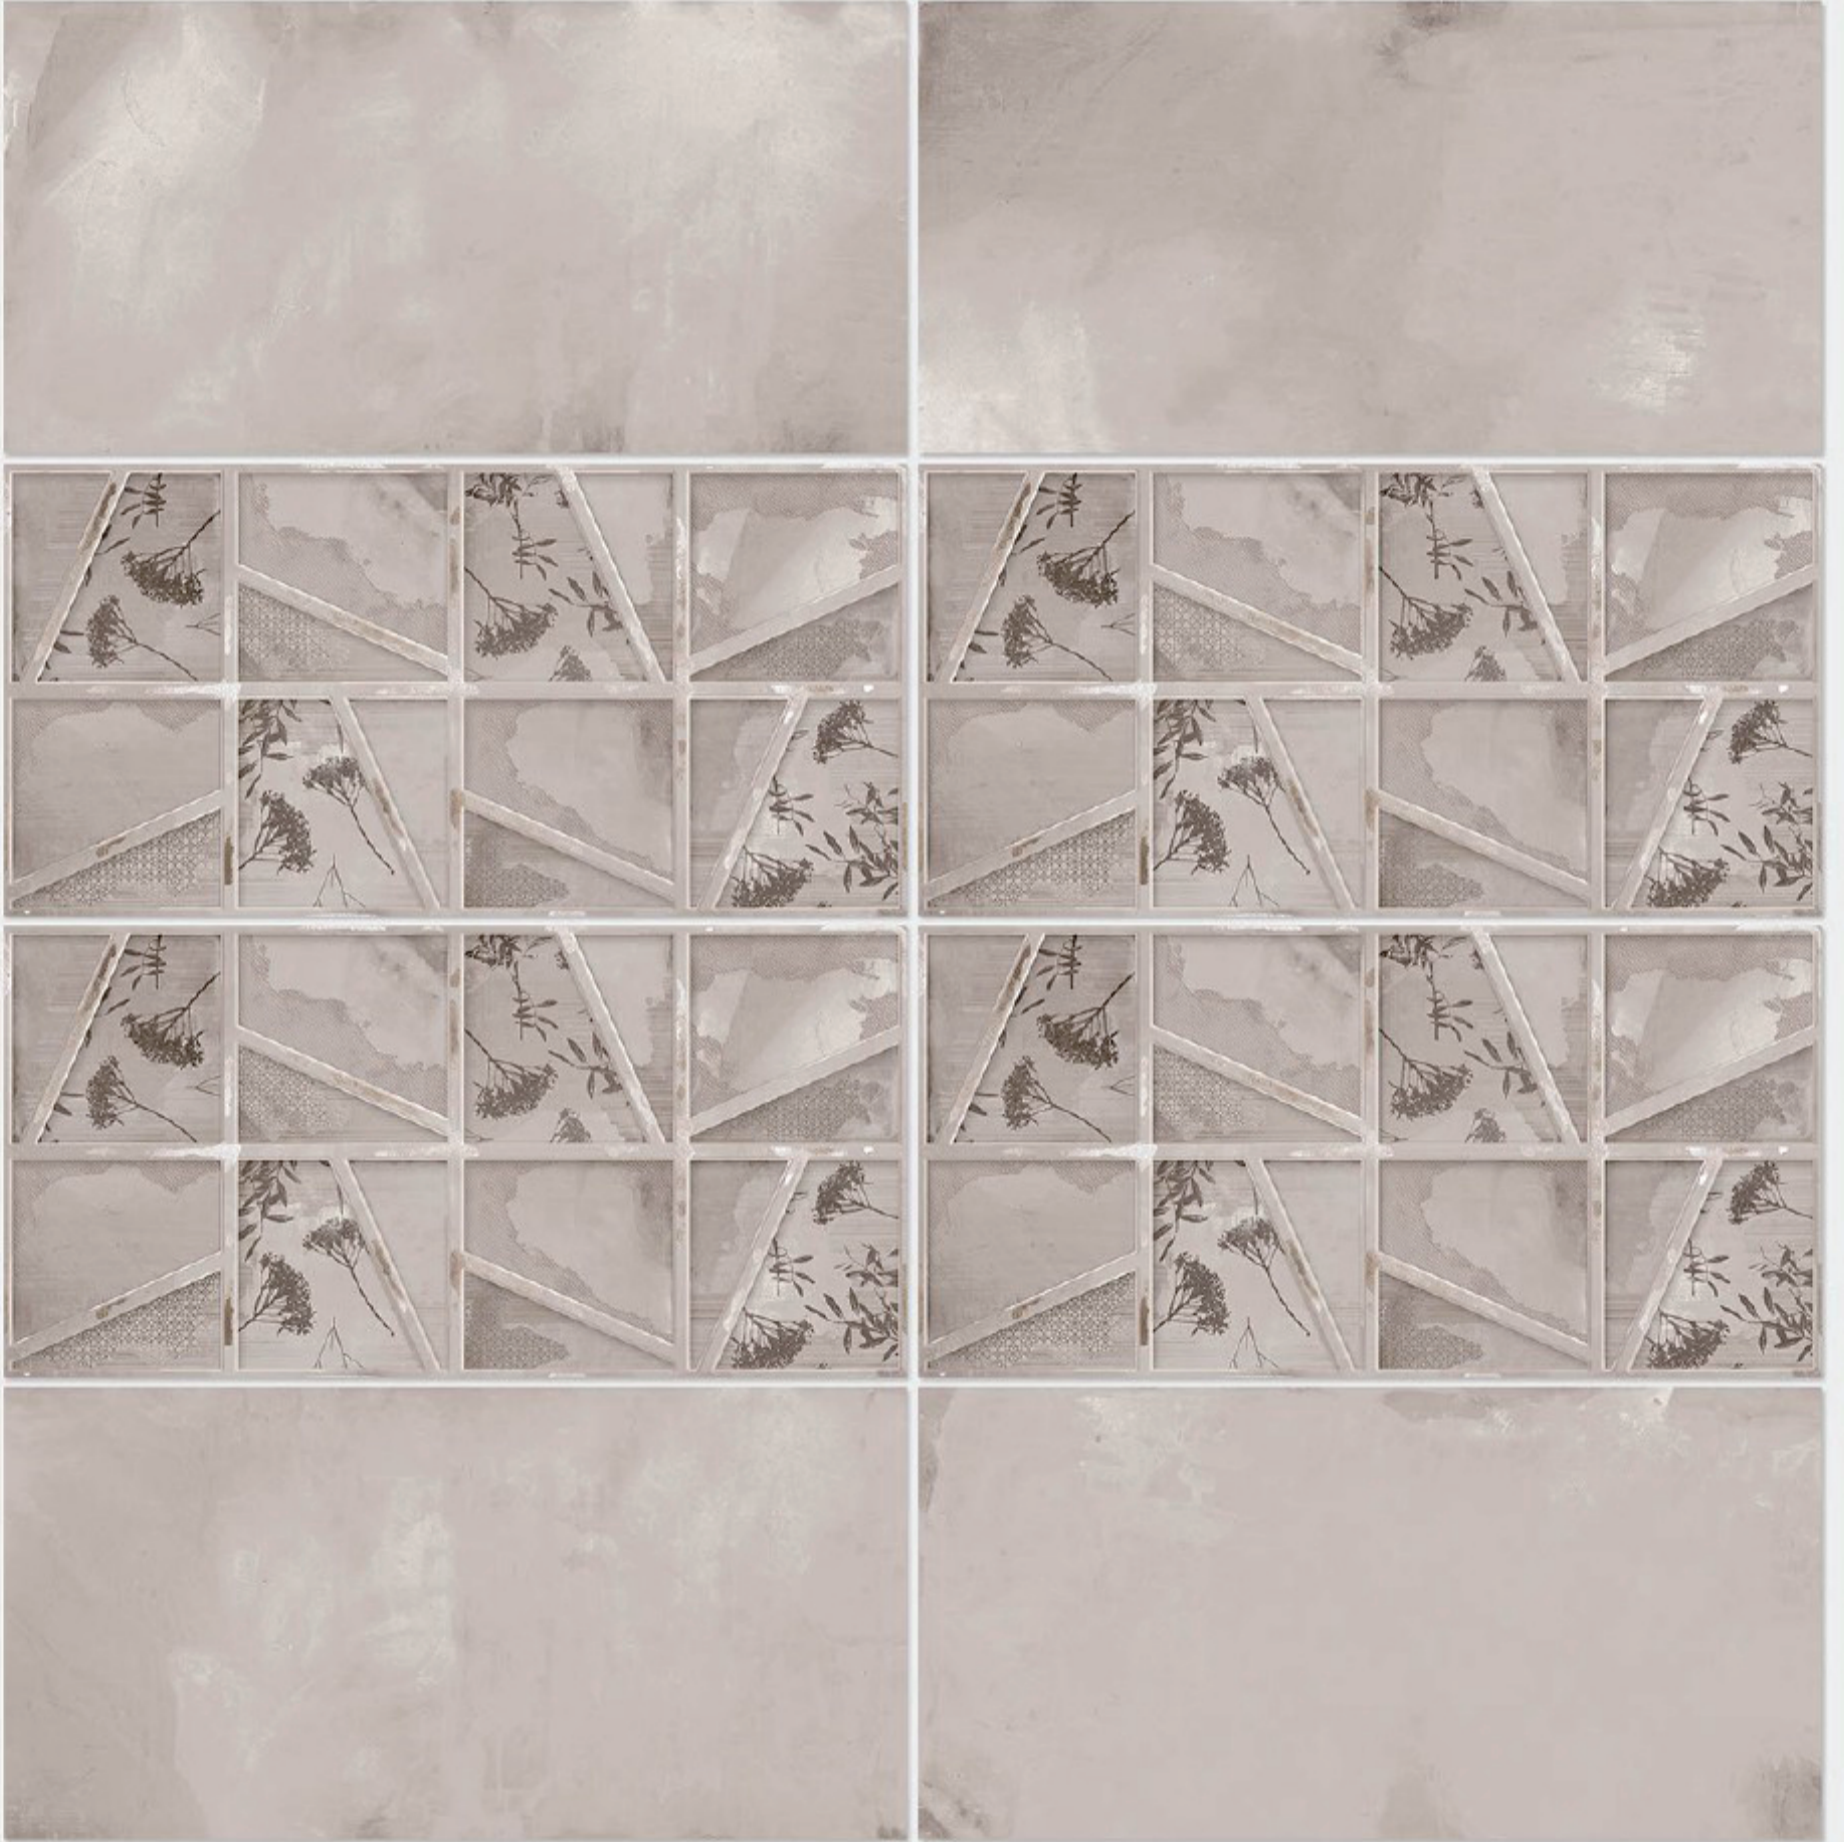

Tile Shown
4063