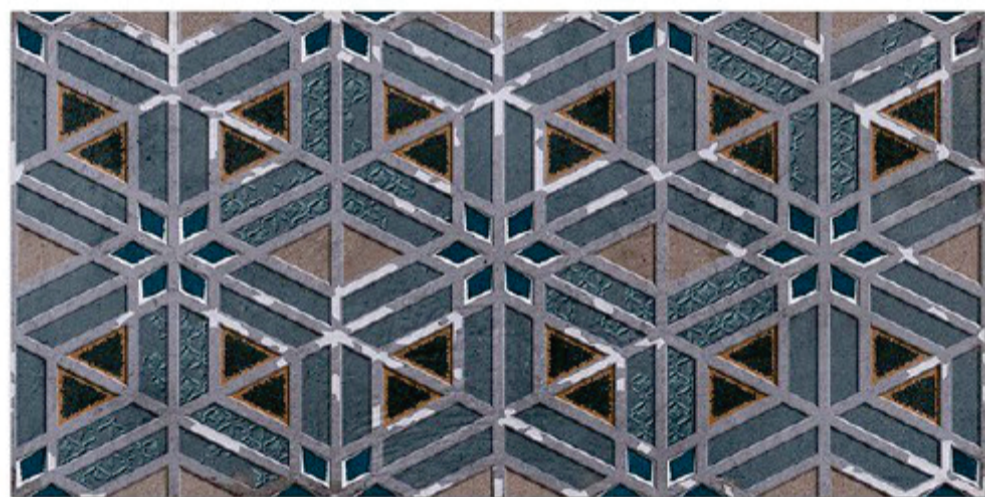

Tile Shown
4061

resistant to salts | eco sustainable | fire proof | frost proof | random design

Finish: **Matt**

4062 L

4062 HL 1

4062 D

DIGITAL WALL TILES 300x600mm

Tile Shown
4062