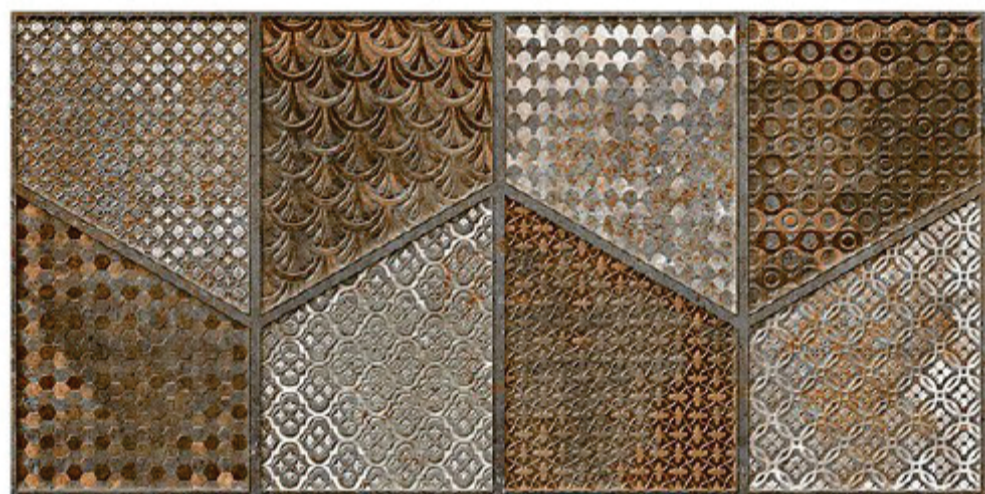

resistant to salts | eco sustainable | fire proof | frost proof | random design

Finish: **Matt**

4064 HL 1

DIGITAL 300x
WALL TILES 600mm