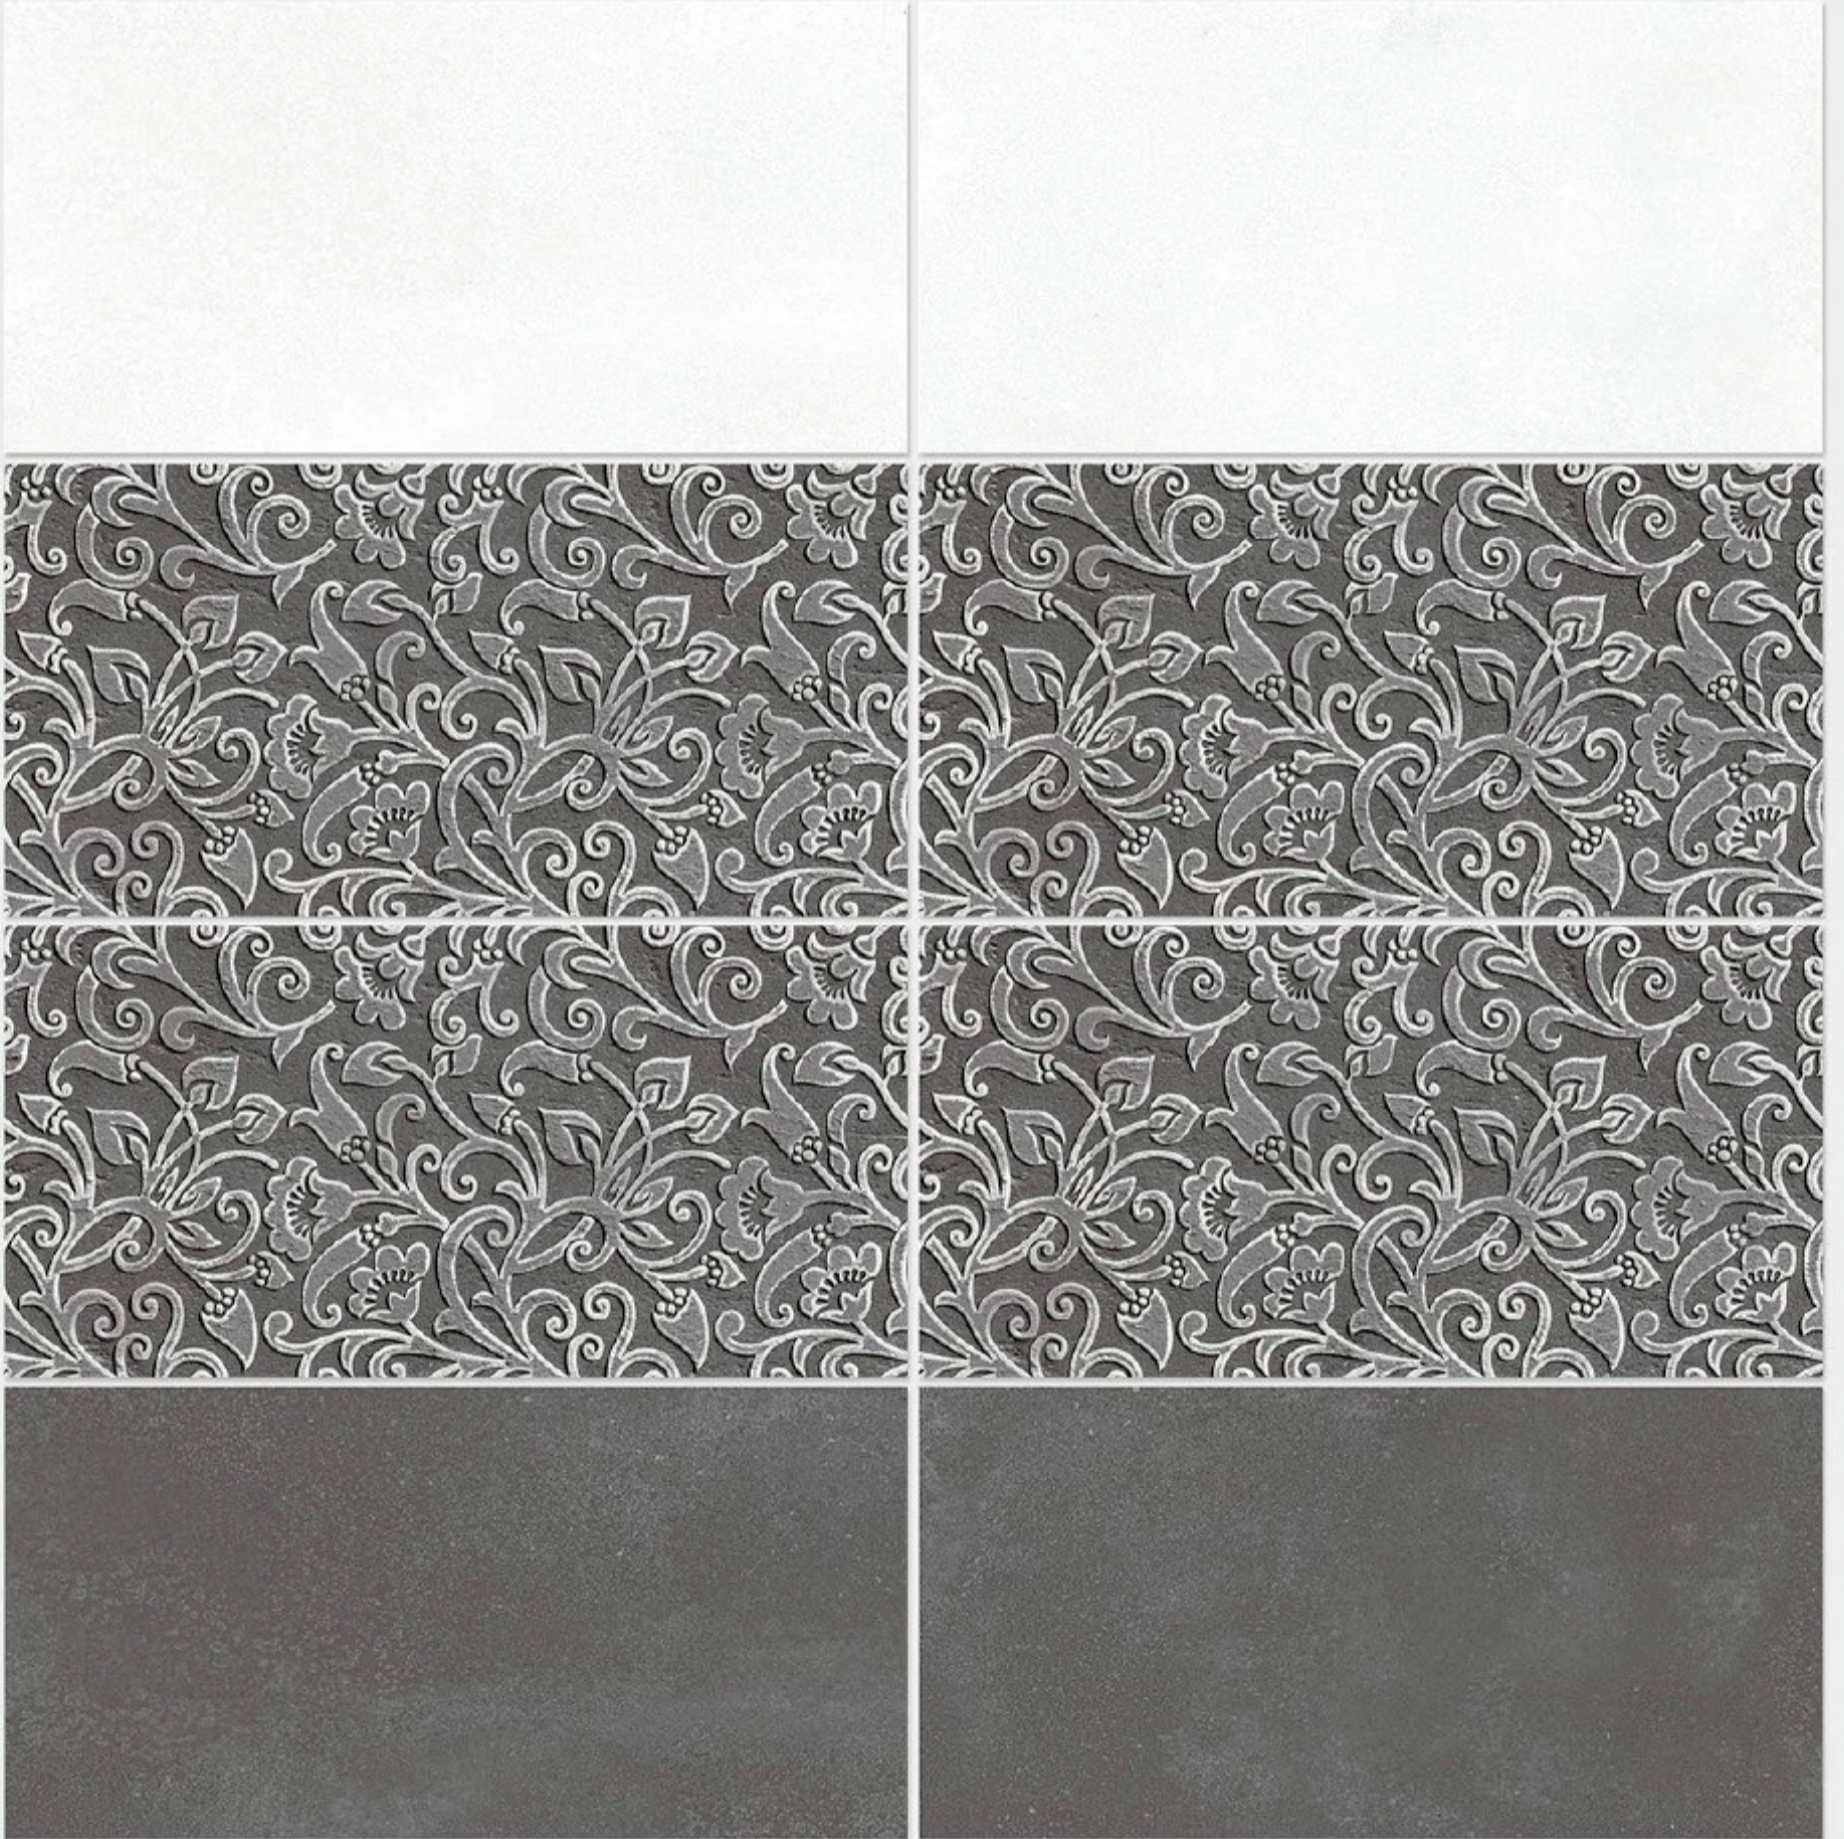

Tile Shown
4051