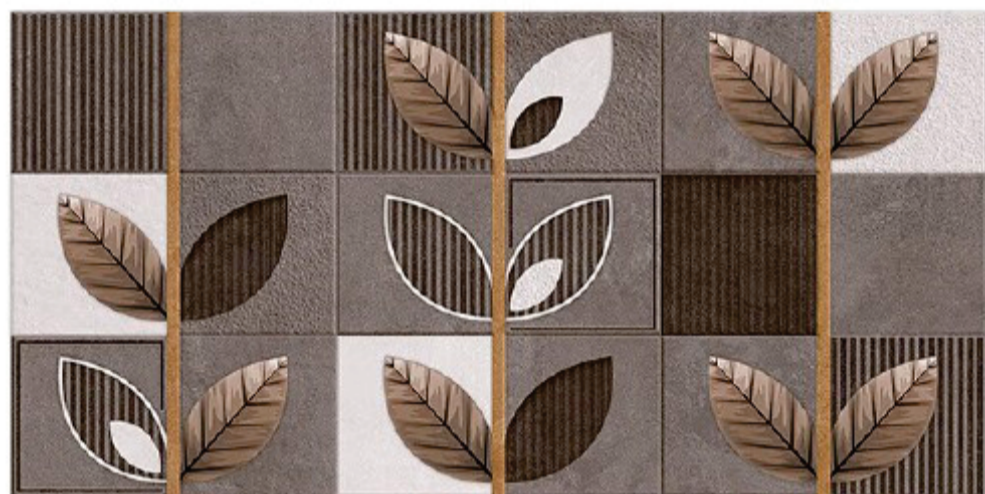

4041 L

4041 HL 1

4041 D

DIGITAL WALL TILES 300x600mm

Tile Shown
4041

resistant to salts | eco sustainable | fire proof | frost proof | random design

Finish: **Matt**

4042 L