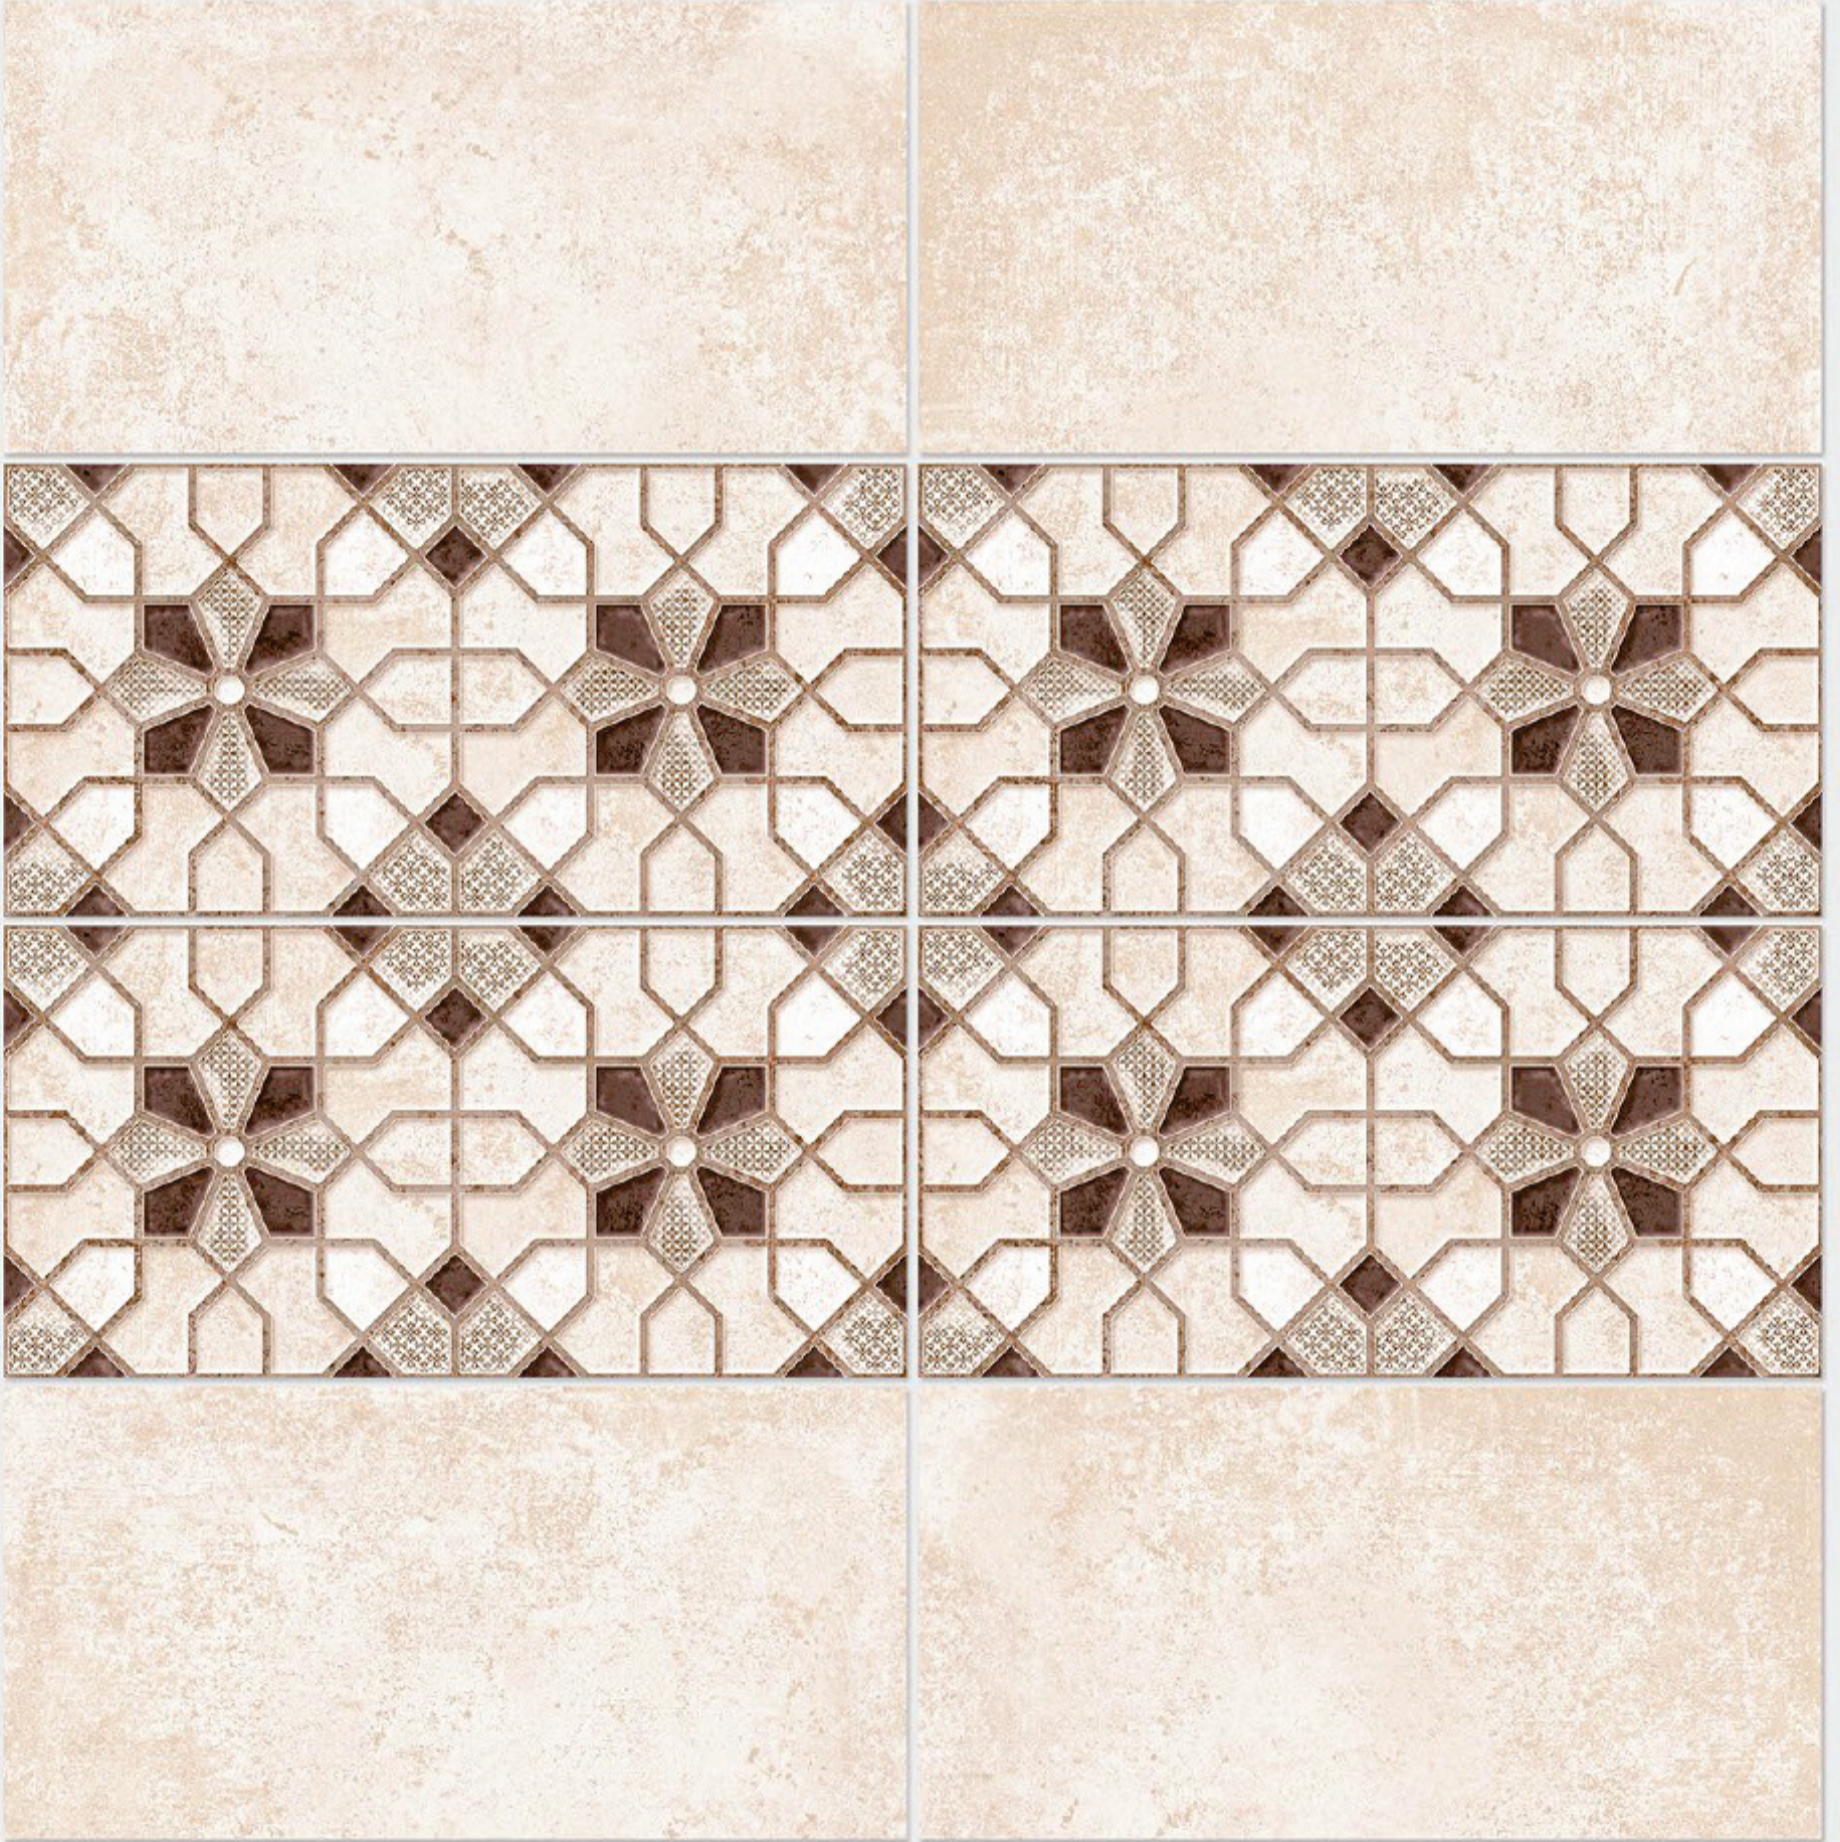

Tile Shown
4043